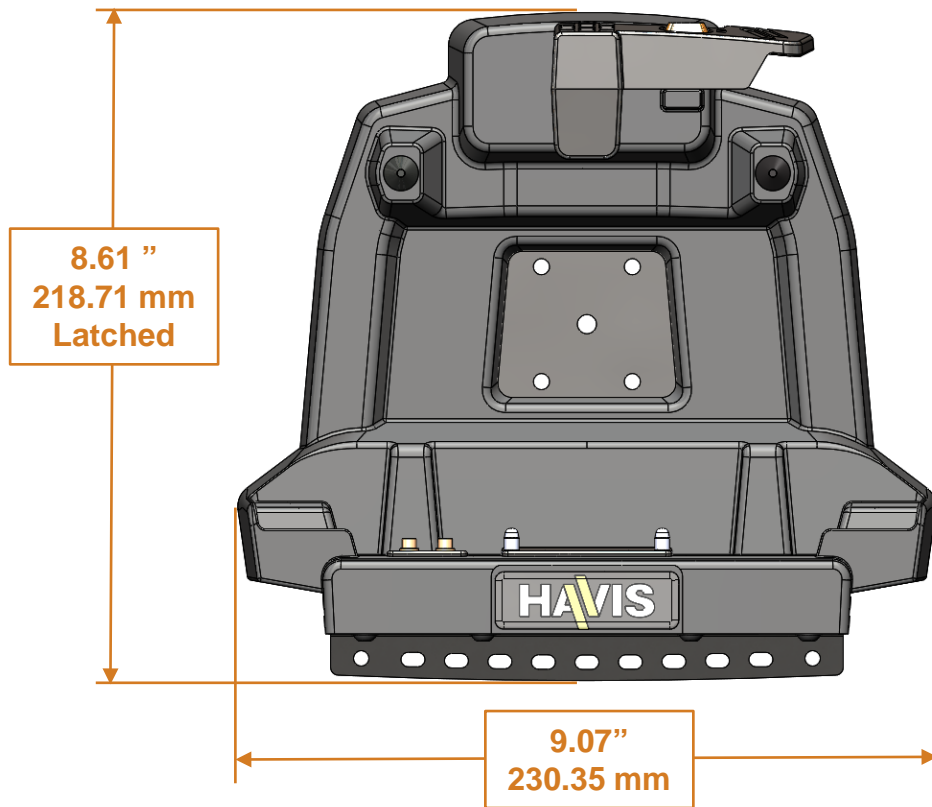

Havis – DS-GTC-700 Series Docking Station for Getac Z710 & ZX70

February 2018

Havis – DS-GTC-700 Series Docking Station for Getac Z710 & ZX70

Havis – DS-GTC-700 Series Docking Station for Getac Z710 & ZX70

Havis – DS-GTC-700 Series Docking Station for Getac Z710 & ZX70