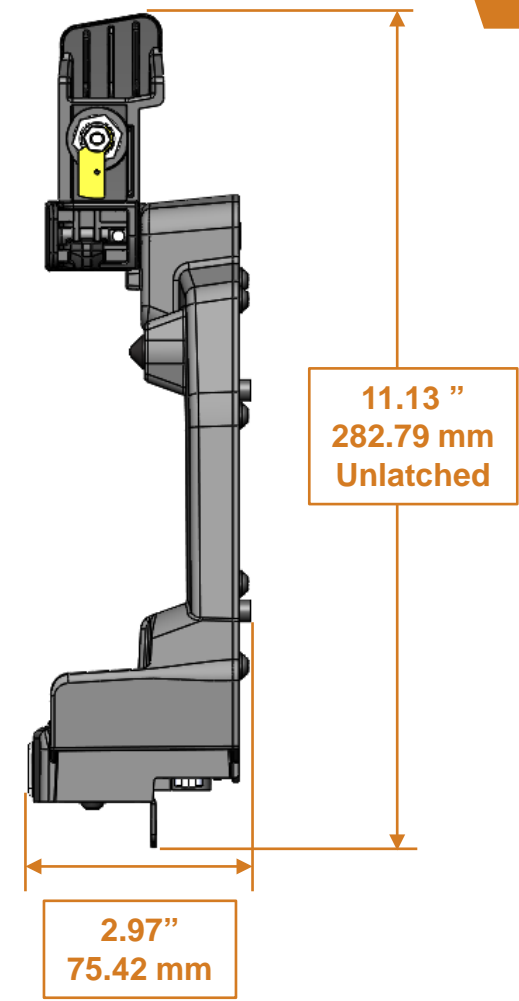

Havis – DS-GTC-700 Series Docking Station for Getac Z710 & ZX70

February 2018

Havis – DS-GTC-700 Series Docking Station for Getac Z710 & ZX70

Havis – DS-GTC-700 Series Docking Station for Getac Z710 & ZX70