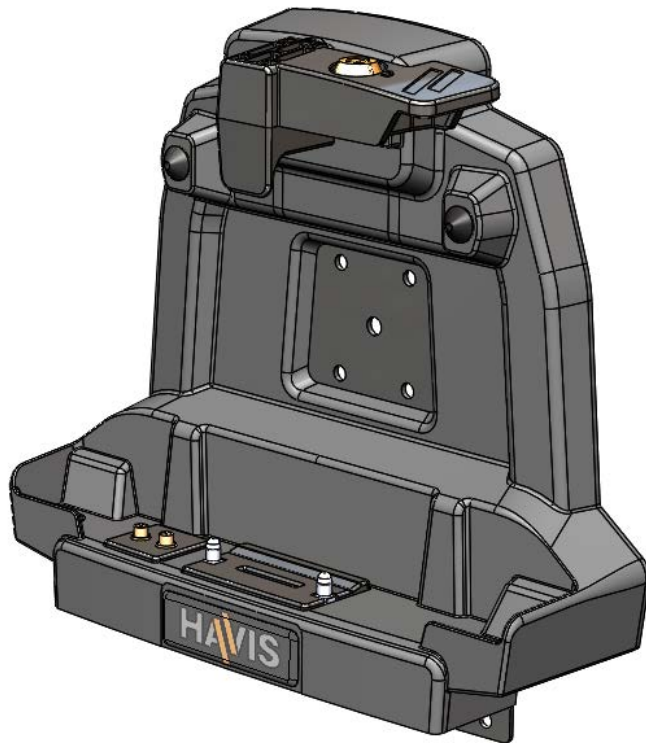

Havis – DS-GTC-700 Series Docking Station for Getac Z710 & ZX70

February 2018

Havis – DS-GTC-700 Series Docking Station for Getac Z710 & ZX70

Havis – DS-GTC-700 Series Docking Station for Getac Z710 & ZX70

Havis – DS-GTC-700 Series Docking Station for Getac Z710 & ZX70