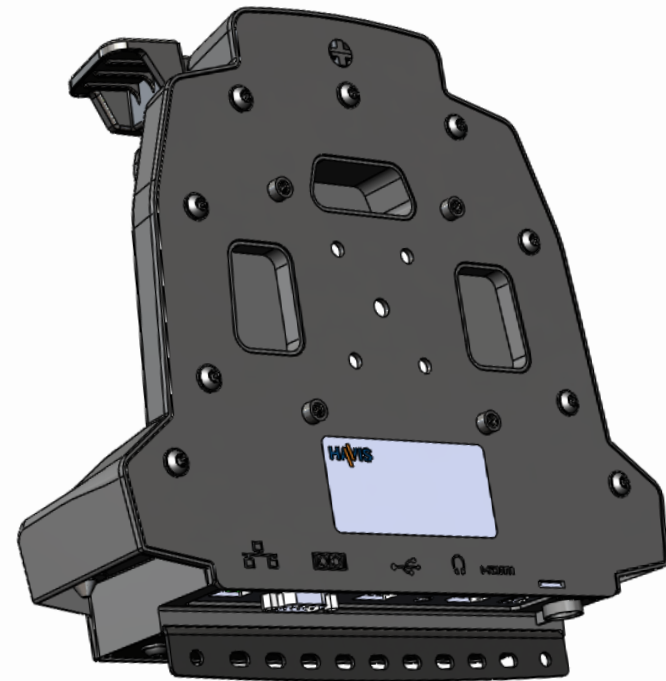

Havis – DS-GTC-700 Series Docking Station for Getac Z710 & ZX70

February 2018

Havis – DS-GTC-700 Series Docking Station for Getac Z710 & ZX70

Havis – DS-GTC-700 Series Docking Station for Getac Z710 & ZX70

Havis – DS-GTC-700 Series Docking Station for Getac Z710 & ZX70