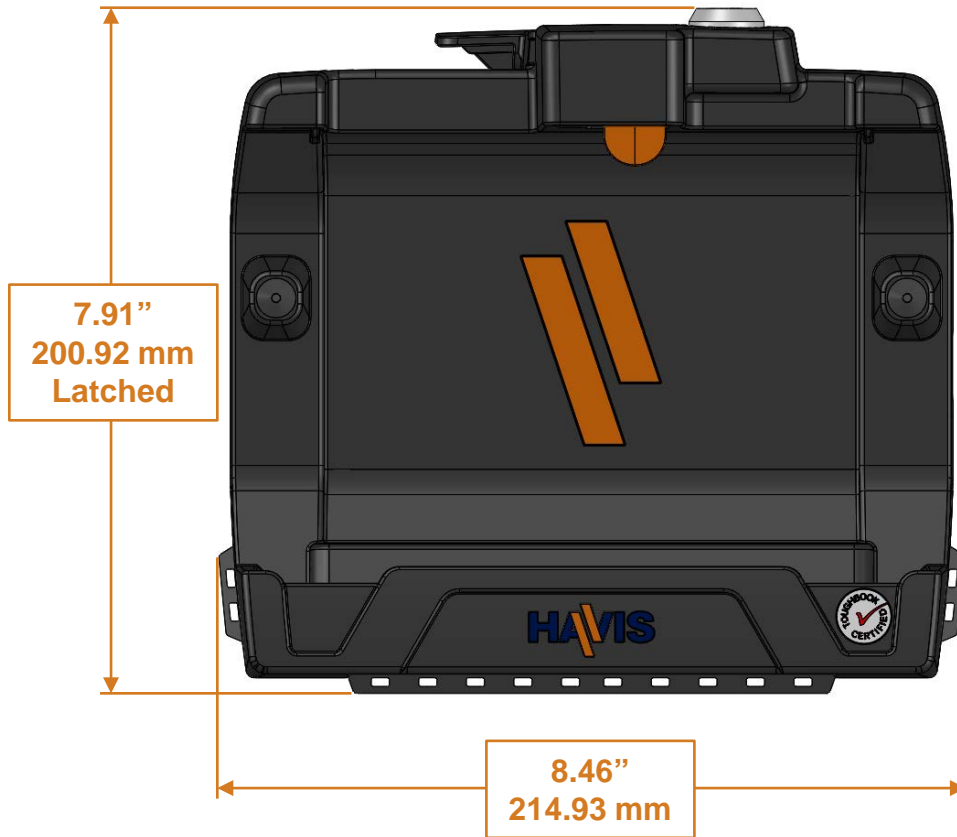

Havis DS-PAN-900 Docking Station For Panasonic Toughpads FZ-M1 & FZ-B2

MARCH 2018

Havis DS-PAN-900 Docking Station For Panasonic Toughpads FZ-M1 & FZ-B2

Havis DS-PAN-900 Docking Station For Panasonic Toughpads FZ-M1 & FZ-B2

Havis DS-PAN-900 Docking Station For Panasonic Toughpads FZ-M1 & FZ-B2