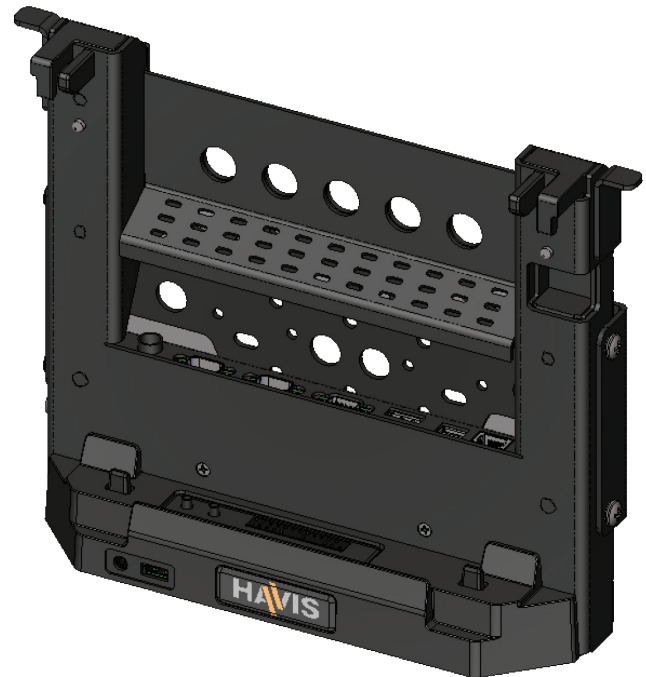

Havis Docking Solution for Dell Latitude 12 Rugged Tablet

DS-DELL-610 Series Docking Stations for mobile applications requiring a thinner product option

Havis is releasing the new DS-DELL-610 Series, as additional options to their existing product line for the Dell Latitude 12 Rugged Tablet, which may require a slimmer footprint for a specific application.

Combined with your choice of a variety of Havis mounting and motion accessories, the DS-DELL-610 Series provides ergonomic in-vehicle and desktop computing.

Havis' New DS-DELL-610 Series will be available in Docking Station or Cradle Only.

Specifications

Height: 10.1" (25.6 cm)

Width: 12.5" (31.6 cm)

Depth: 2.9" (7.4 cm)

Weight: 4.3 lbs. (2.0 kg)

** Images shown are prototypes*

Part Number	USB 2.0 (front)	USB 3.0	Ethernet	Serial	VGA	DisplayPort	Bundled Power Supply	Internal Power Supply	Dock Input Power	Antenna Connection (Optional Dual Hi-Gain)
DS-DELL-611	1	2	1	2	1	1	No	No	19.5 V DC*	None DS-DELL-611-2
DS-DELL-612	1	2	1	2	1	1	Yes	No	19.5 V DC	None DS-DELL-612-2
DS-DELL-613**	0	0	0	0	0	0	No	No	n/a	None DS-DELL-613-2
DS-DELL-616**	0	0	0	0	0	0	Yes	No	n/a	None DS-DELL-616-2