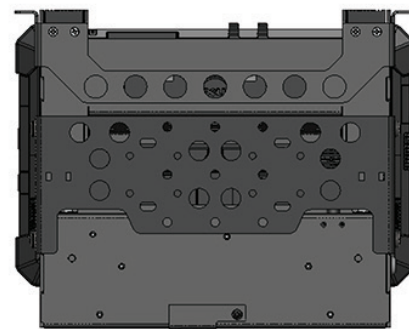

Havis Docking Solution for Dell Latitude 12 Rugged Tablet

DS-DELL-610 Series Docking Stations for mobile applications requiring a thinner product option

Havis is releasing the new DS-DELL-610 Series, as additional options to their existing product line for the Dell Latitude 12 Rugged Tablet, which may require a slimmer footprint for a specific application.

Combined with your choice of a variety of Havis mounting and motion accessories, the DS-DELL-610 Series provides ergonomic in-vehicle and desktop computing.

Havis' New DS-DELL-610 Series will be available in Docking Station or Cradle Only.

Specifications

Height: 10.1" (25.6 cm)

Width: 12.5" (31.6 cm)

Depth: 2.9" (7.4 cm)

Weight: 4.3 lbs. (2.0 kg)

** Images shown are prototypes*

Part Number	USB 2.0 (front)	USB 3.0	Ethernet	Serial	VGA	DisplayPort	Bundled Power Supply	Internal Power Supply	Dock Input Power	Antenna Connection (Optional Dual Hi-Gain)
DS-DELL-611	1	2	1	2	1	1	No	No	19.5 V DC*	None DS-DELL-611-2
DS-DELL-612	1	2	1	2	1	1	Yes	No	19.5 V DC	None DS-DELL-612-2
DS-DELL-613**	0	0	0	0	0	0	No	No	n/a	None DS-DELL-613-2
DS-DELL-616**	0	0	0	0	0	0	Yes	No	n/a	None DS-DELL-616-2