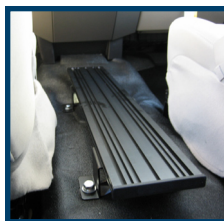

Trak Mount
Easily mount your console and equipment to a Trak-Mount. Includes heavy duty steel vehicle mounting brackets, 32" Trak extrusion, and hardware. (C-TM-F150 shown) 2007 Expedition SSV only.