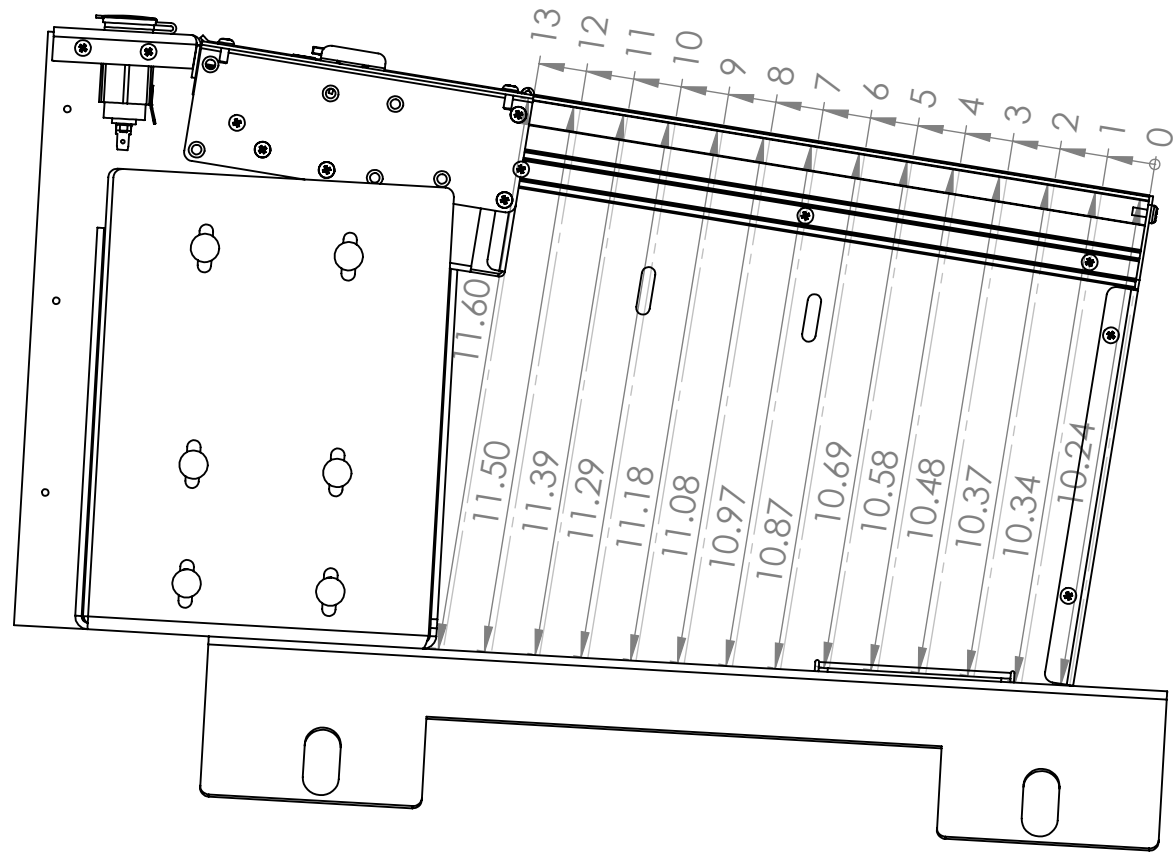

DS 9" WIDE SECTION

PS 3.3" WIDE SECTION