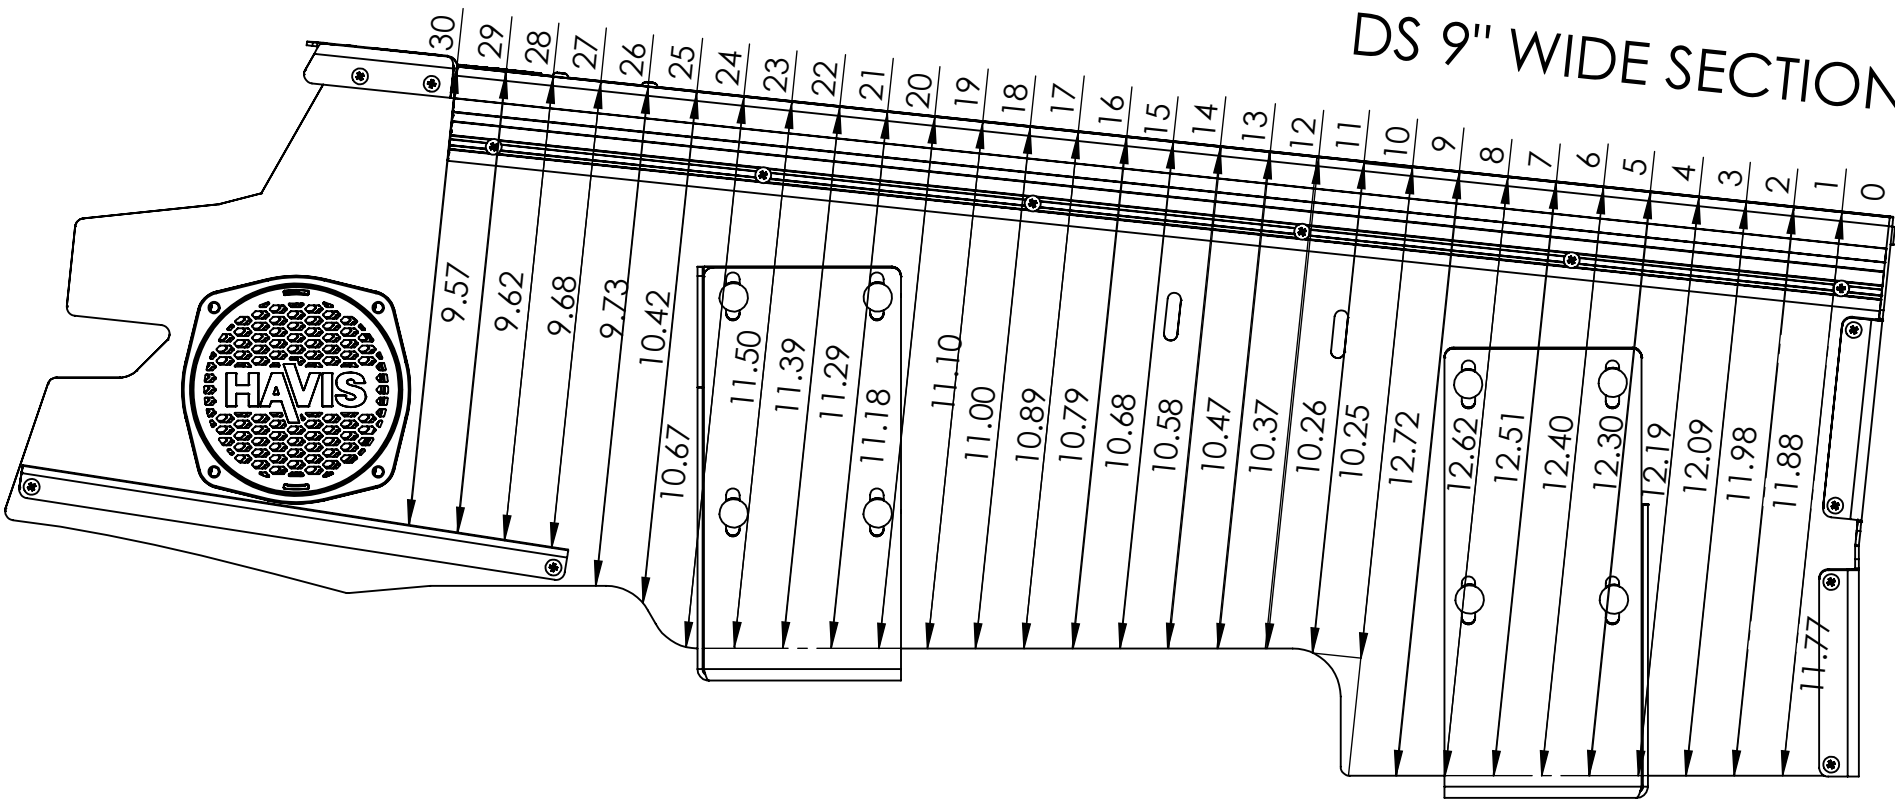

DS 9" WIDE SECTION

PS 3.3" WIDE SECTION