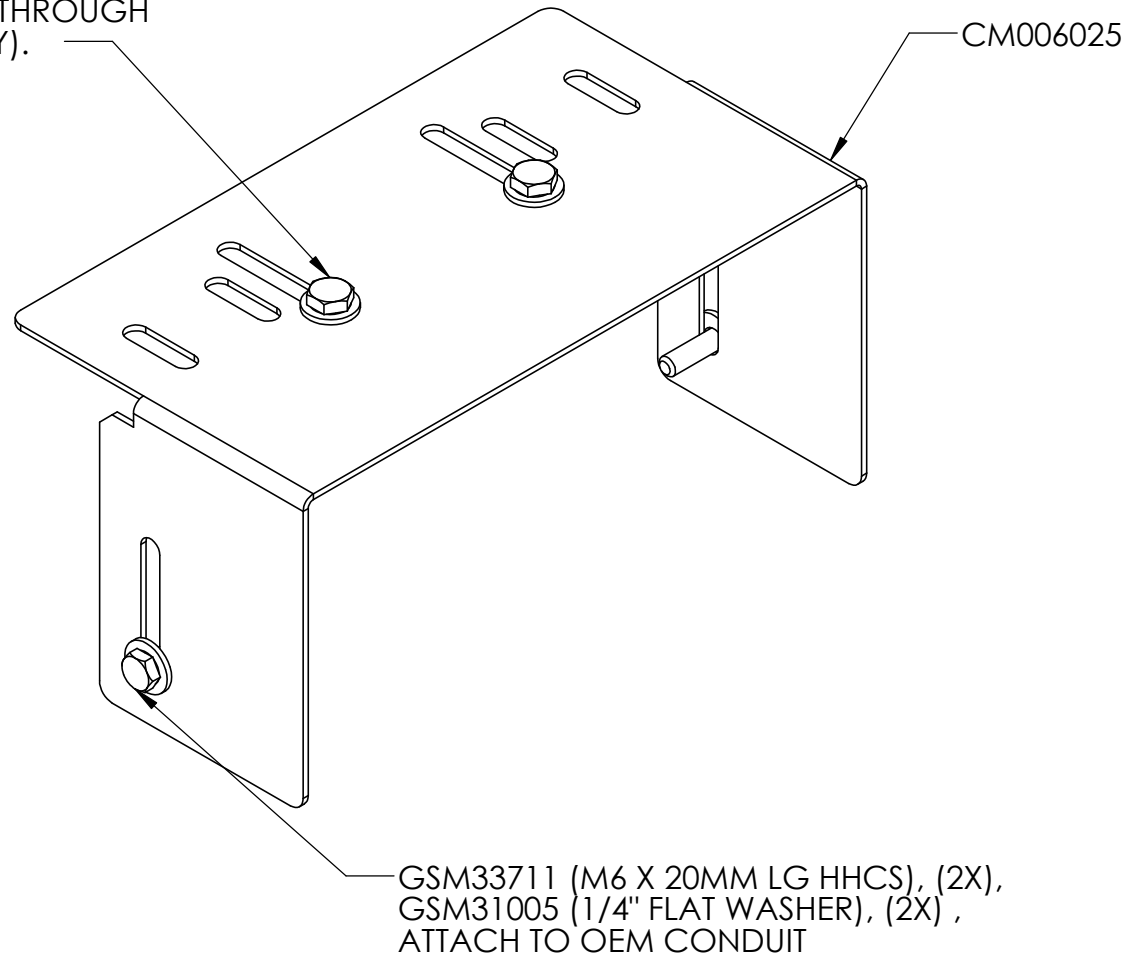

CM006092-INST

GSM33001 (1/4-20 X 3/4" LG HHCS), 2X
GSM31005 (1/4" FLAT WASHER), 2X
GSM30023 (1/4-20 SERRATED NUT), 2X
ATTACH UNDERNEATH HAVIS CONSOLE
PLATE CM005163 (AND THROUGH
CONSOLE IF NECESSARY).

GSM33711 (M6 X 20MM LG HHCS), (2X),
GSM31005 (1/4" FLAT WASHER), (2X) ,
ATTACH TO OEM CONDUIT

INSTALLATION INSTRUCTIONS ADAPTER PLATE HAVIS C-VS-1200-INUT-1 CONSOLE TO OPTIONAL OEM CONDUIT