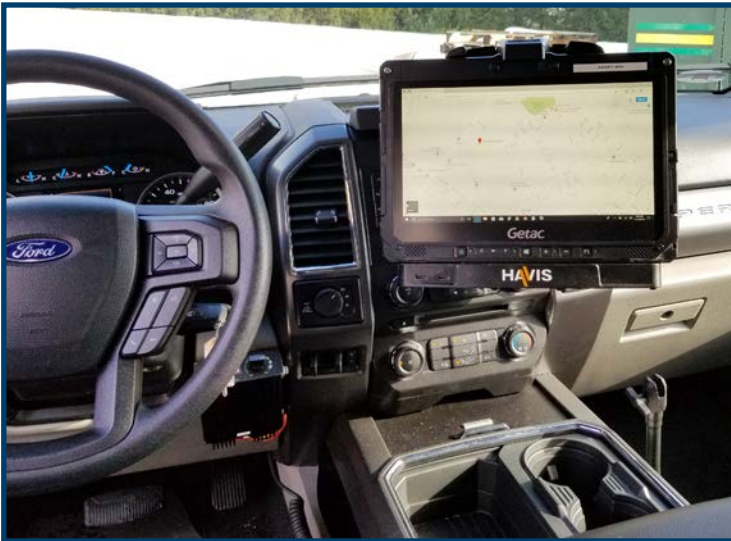

Havis Docking Solutions for Getac K120 Convertible Laptop and Tablet

Getac

DS-GTC-900 Series for Getac K120 Tablet

The Havis Docking Station for the Getac K120 Tablet improves mobile worker productivity by providing a secure location for tablet charging and connection to essential peripherals, such as printers, keyboards and barcode scanners.

With the DS-GTC-900 Series Docking Stations, fleet managers can seamlessly integrate the Getac K120 tablet into their workforce to enhance productivity without sacrificing quality, safety or longevity.

* Cradle only option (no electronics)

Havis Docking Solutions for Getac K120 Convertible Laptop and Tablet

Getac

DS-GTC-1000 Series for Getac K120 Convertible Laptop

The Havis Docking Station for the Getac K120 convertible laptop improves mobile worker productivity by providing a secure location for tablet charging and connection to essential peripherals, such as printers, keyboards and barcode scanners.

With the DS-GTC-1000 Series Docking Stations, fleet managers can seamlessly integrate the Getac K120 convertible laptop into their workforce to enhance productivity without sacrificing quality, safety or longevity.