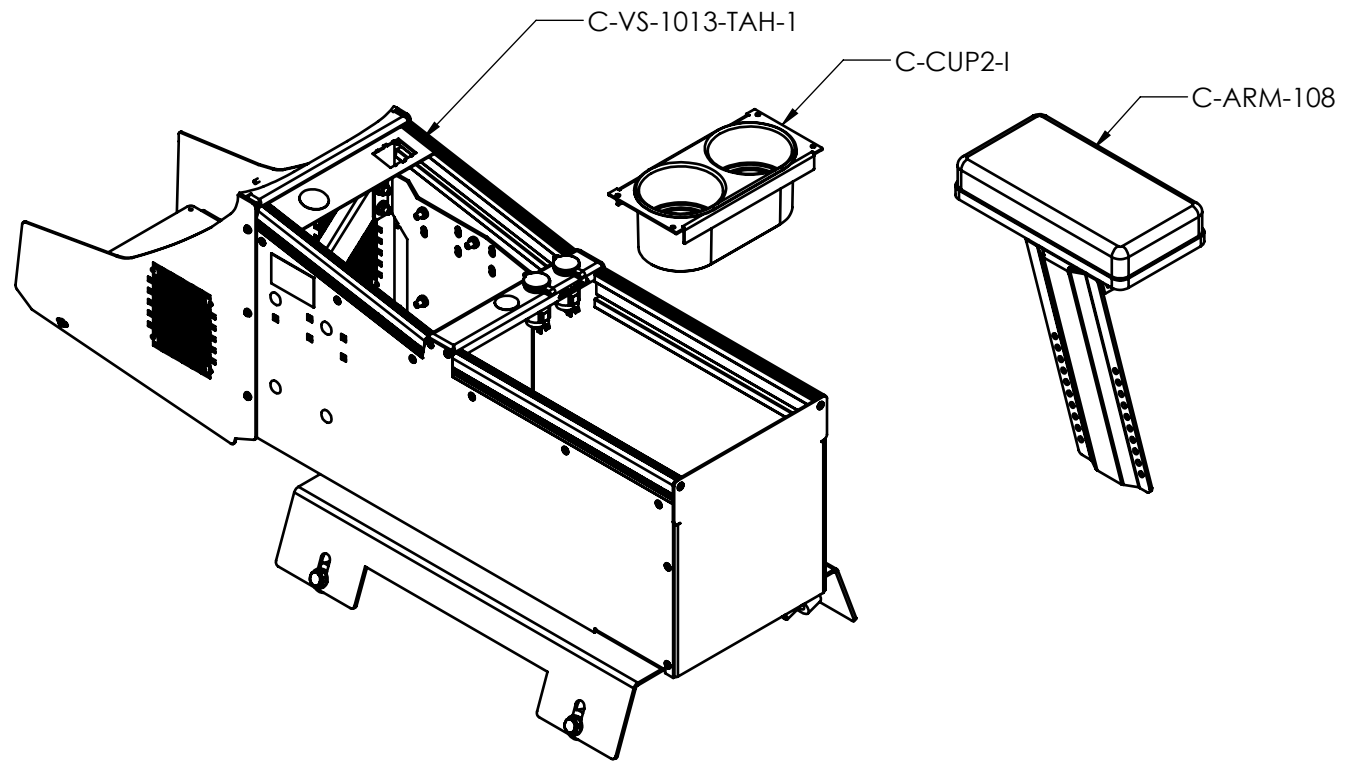

QTY.	Ref #	DESCRIPTION
1	C-VS-1013-TAH-1	ASSEMBLY, 2015 VS NARROW TAHOE CONS
1	C-CUP2-I	4" INTERNAL CUPHOLDER ASSY.
1	C-ARM-108	OFFSET FLIP UP ARMREST ASSEMBLY

REVISION: 3-17

PKG-CON-138

HAVIS
Productivity in motion