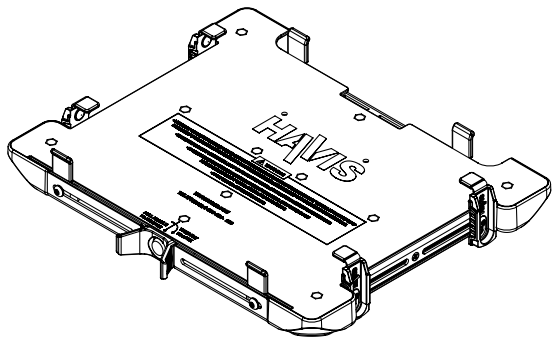

# Havis® Heavy Duty Console Laptop Computer Mount

**This is a sample configuration.**  
These parts can be substituted depending on vehicle or application.

**Universal Laptop Mount or Docking Station**  
UT-X shown

**Swing Arm Motion Device**  
C-MD-102 shown

**Heavy-Duty Pole**  
C-HDM-209 shown

**Heavy-Duty Angled Console**  
C-1800 shown

**For Use With:**

**Tunnel Mount Kit with Vehicle Specific Floor Mounts**  
C-TMW-CV-01 shown