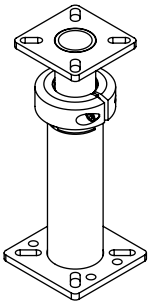

# Havis® Heavy Duty Console Laptop Computer Mount

**This is a sample configuration.**  
These parts can be substituted depending on vehicle or application.

**Universal Laptop Mount or Docking Station**  
UT-X shown

**Swing Arm Motion Device**  
C-MD-102 shown

**Heavy-Duty Pole**  
C-HDM-209 shown

**Heavy-Duty Angled Console**  
C-1800 shown

**For Use With:**

**Tunnel Mount Kit with Vehicle Specific Floor Mounts**  
C-TMW-CV-01 shown