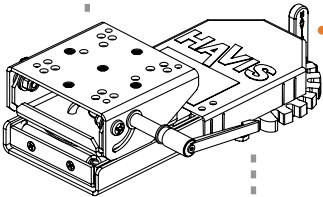

# Havis® Heavy Duty Console Laptop Computer Mount

**This is a sample configuration.**  
These parts can be substituted depending on vehicle or application.

**Universal Laptop Mount or Docking Station**  
UT-X shown

**Swing Arm Motion Device**  
C-MD-102 shown

**Heavy-Duty Pole**  
C-HDM-209 shown

**Heavy-Duty Angled Console**  
C-1800 shown

**For Use With:**

**Tunnel Mount Kit with Vehicle Specific Floor Mounts**  
C-TMW-CV-01 shown