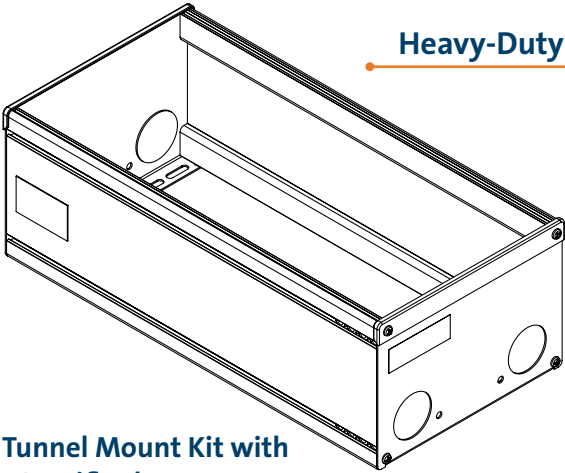

# Havis® Heavy Duty Console Laptop Computer Mount

**This is a sample configuration.**  
These parts can be substituted depending on vehicle or application.

**Universal Laptop Mount or Docking Station**  
UT-X shown

**Swing Arm Motion Device**  
C-MD-102 shown

**Heavy-Duty Pole**  
C-HDM-209 shown

**Heavy-Duty Angled Console**  
C-1800 shown

**For Use With:**

**Tunnel Mount Kit with Vehicle Specific Floor Mounts**  
C-TMW-CV-01 shown