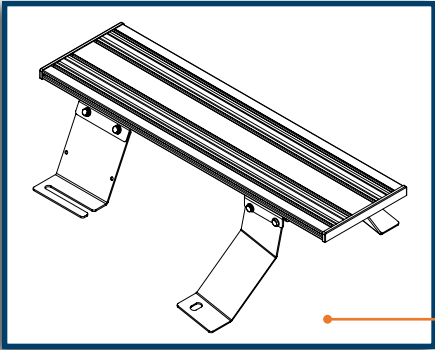

**Swing Arm Motion Device**  
C-MD-102 shown

**Heavy-Duty Pole**  
C-HDM-209 shown

**Heavy-Duty Angled Console**  
C-1800 shown

**For Use With:**

**Tunnel Mount Kit with Vehicle Specific Floor Mounts**  
C-TMW-CV-01 shown