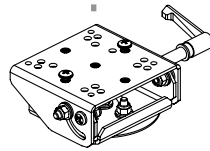

Havis® Heavy Duty Angled Console Laptop Computer Mount

This is a sample configuration.
These parts can be substituted depending on vehicle or application.

Docking Station or Universal Laptop Mount

DS-PAN-201 shown

Tilt/Swivel Motion Device

C-MD-202 shown

Heavy-Duty Swing Arm Bracket

C-SM-SA-1-HD shown

Heavy-Duty Angled Console

C-SM-830 shown

Mini Console

C-SM-800 shown

For Use With:

Tunnel Mount Kit with Vehicle Specific Floor Mounts

C-TMW-CV-01 shown