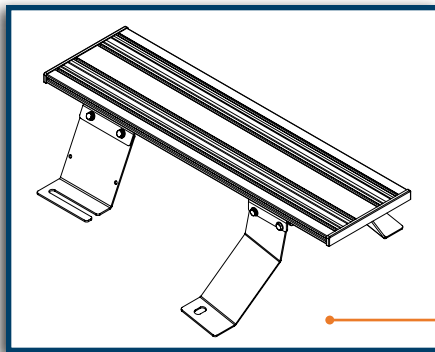

For Use With:

Tunnel Mount Kit with Vehicle Specific Floor Mounts

C-TMW-CV-01 shown