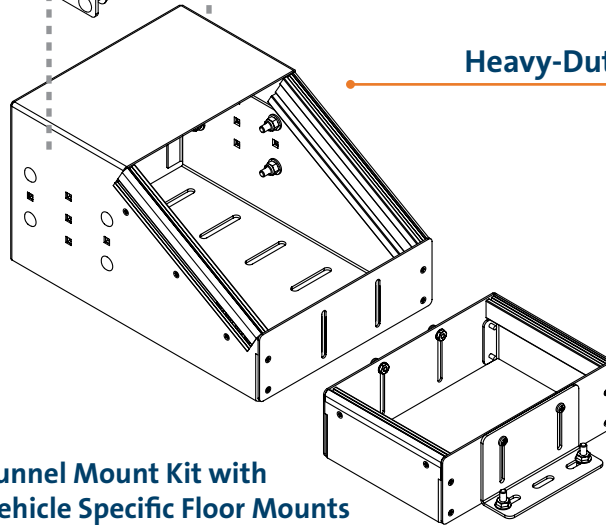

Tilt/Swivel Motion Device

C-MD-202 shown

Heavy-Duty Swing Arm Bracket

C-SM-SA-1-HD shown

Heavy-Duty Angled Console

C-SM-830 shown

Mini Console

C-SM-800 shown

For Use With:

Tunnel Mount Kit with Vehicle Specific Floor Mounts

C-TMW-CV-01 shown