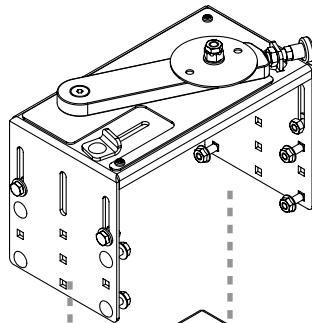

Havis® Heavy Duty Angled Console Laptop Computer Mount

This is a sample configuration.
These parts can be substituted depending on vehicle or application.

Docking Station or Universal Laptop Mount

DS-PAN-201 shown

Tilt/Swivel Motion Device

C-MD-202 shown

Heavy-Duty Swing Arm Bracket

C-SM-SA-1-HD shown

Heavy-Duty Angled Console

C-SM-830 shown

Mini Console

C-SM-800 shown