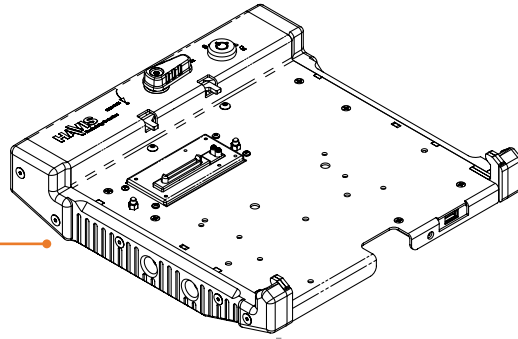

Havis® Heavy Duty Angled Console Laptop Computer Mount

This is a sample configuration.
These parts can be substituted depending on vehicle or application.

Docking Station or Universal Laptop Mount

DS-PAN-201 shown

Tilt/Swivel Motion Device

C-MD-202 shown

Heavy-Duty Swing Arm Bracket

C-SM-SA-1-HD shown

Heavy-Duty Angled Console

C-SM-830 shown

Mini Console

C-SM-800 shown

For Use With:

Tunnel Mount Kit with Vehicle Specific Floor Mounts

C-TMW-CV-01 shown