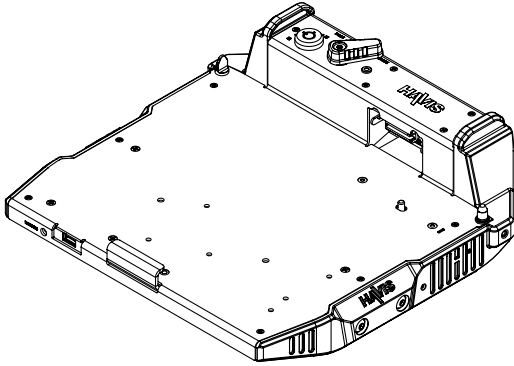

Havis® Passenger Side Mount for Laptop Computer

This is a sample configuration.
These parts can be substituted depending on vehicle or application.

Docking Station or Universal Laptop Mount

DS-PAN-101 shown

Swing Arm Motion Device

C-MD-102 shown

Height Adjustable Pole

C-HDM-202 shown

Stability Side Support Arm

C-HDM-401 shown

Angled Offset Bracket

*Included in most C-HDM-100 Series

Vehicle Specific Mounting Base

C-HDM-101 shown