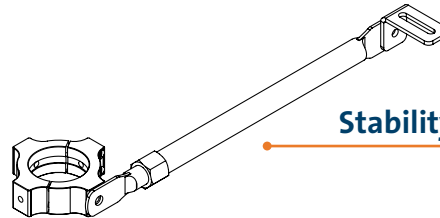

Havis® Passenger Side Mount for Laptop Computer

This is a sample configuration.
These parts can be substituted depending on vehicle or application.

Docking Station or Universal Laptop Mount

DS-PAN-101 shown

Swing Arm Motion Device

C-MD-102 shown

Height Adjustable Pole

C-HDM-202 shown

Stability Side Support Arm

C-HDM-401 shown

Angled Offset Bracket

*Included in most C-HDM-100 Series