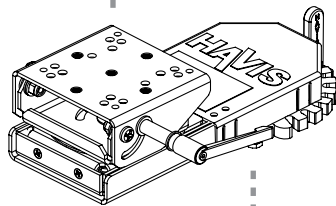

Havis® Passenger Side Mount for Laptop Computer

This is a sample configuration.
These parts can be substituted depending on vehicle or application.

Docking Station or Universal Laptop Mount

DS-PAN-101 shown

Swing Arm Motion Device

C-MD-102 shown

Height Adjustable Pole

C-HDM-202 shown

Stability Side Support Arm

C-HDM-401 shown

Angled Offset Bracket

*Included in most C-HDM-100 Series

Vehicle Specific Mounting Base

C-HDM-101 shown