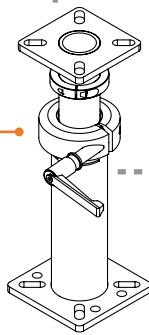

Havis® Passenger Side Mount for Laptop Computer

This is a sample configuration.
These parts can be substituted depending on vehicle or application.

Docking Station or Universal Laptop Mount

DS-PAN-101 shown

Swing Arm Motion Device

C-MD-102 shown

Height Adjustable Pole

C-HDM-202 shown

Stability Side Support Arm

C-HDM-401 shown

Angled Offset Bracket

*Included in most C-HDM-100 Series