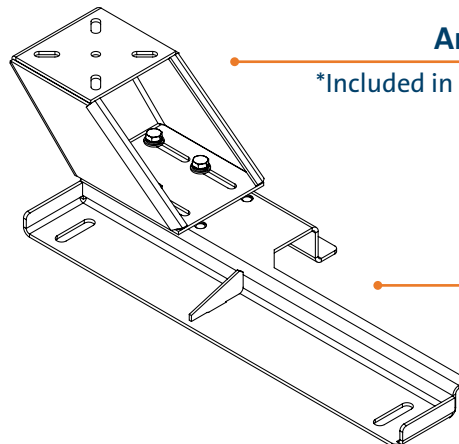

Havis® Passenger Side Mount for Laptop Computer

This is a sample configuration.
These parts can be substituted depending on vehicle or application.

Docking Station or Universal Laptop Mount

DS-PAN-101 shown

Swing Arm Motion Device

C-MD-102 shown

Height Adjustable Pole

C-HDM-202 shown

Stability Side Support Arm

C-HDM-401 shown

Angled Offset Bracket

*Included in most C-HDM-100 Series

Vehicle Specific Mounting Base

C-HDM-101 shown