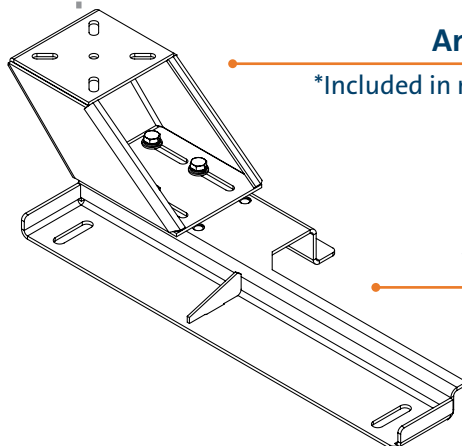

# Havis® Passenger Side Mount for Laptop Computer

**This is a sample configuration.**

These parts can be substituted depending on vehicle or application.

**Universal Laptop Mount or Docking Station**

UT-X shown

**Tilt/Swivel Motion Device**

C-MD-202 shown

**Top Offset Bracket**

C-HDM-303 shown

**Heavy-Duty Pole**

C-HDM-209 shown

**Angled Offset Bracket**

\*Included in most C-HDM-100 Series

**Vehicle Specific Mounting Base**

C-HDM-101 shown