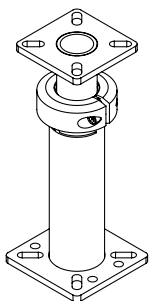

# Havis® Passenger Side Mount for Laptop Computer

**This is a sample configuration.**

These parts can be substituted depending on vehicle or application.

**Universal Laptop Mount or Docking Station**

UT-X shown

**Tilt/Swivel Motion Device**

C-MD-202 shown

**Top Offset Bracket**

C-HDM-303 shown

**Heavy-Duty Pole**

C-HDM-209 shown

**Angled Offset Bracket**

\*Included in most C-HDM-100 Series