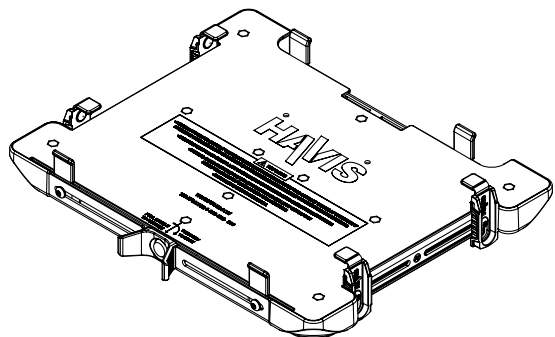

# Havis® Passenger Side Mount for Laptop Computer

**This is a sample configuration.**

These parts can be substituted depending on vehicle or application.

**Universal Laptop Mount or Docking Station**

UT-X shown

**Tilt/Swivel Motion Device**

C-MD-202 shown

**Top Offset Bracket**

C-HDM-303 shown

**Heavy-Duty Pole**

C-HDM-209 shown

**Angled Offset Bracket**

\*Included in most C-HDM-100 Series

**Vehicle Specific Mounting Base**

C-HDM-101 shown