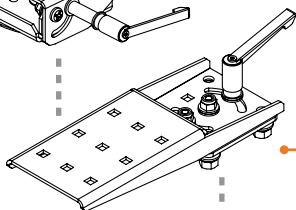

# Havis® Passenger Side Mount for Laptop Computer

**This is a sample configuration.**

These parts can be substituted depending on vehicle or application.

**Universal Laptop Mount or Docking Station**

UT-X shown

**Tilt/Swivel Motion Device**

C-MD-202 shown

**Top Offset Bracket**

C-HDM-303 shown

**Heavy-Duty Pole**

C-HDM-209 shown

**Angled Offset Bracket**

\*Included in most C-HDM-100 Series