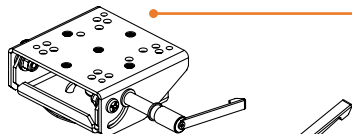

# Havis® Passenger Side Mount for Laptop Computer

**This is a sample configuration.**

These parts can be substituted depending on vehicle or application.

**Universal Laptop Mount or Docking Station**

UT-X shown

**Tilt/Swivel Motion Device**

C-MD-202 shown

**Top Offset Bracket**

C-HDM-303 shown

**Heavy-Duty Pole**

C-HDM-209 shown

**Angled Offset Bracket**

\*Included in most C-HDM-100 Series