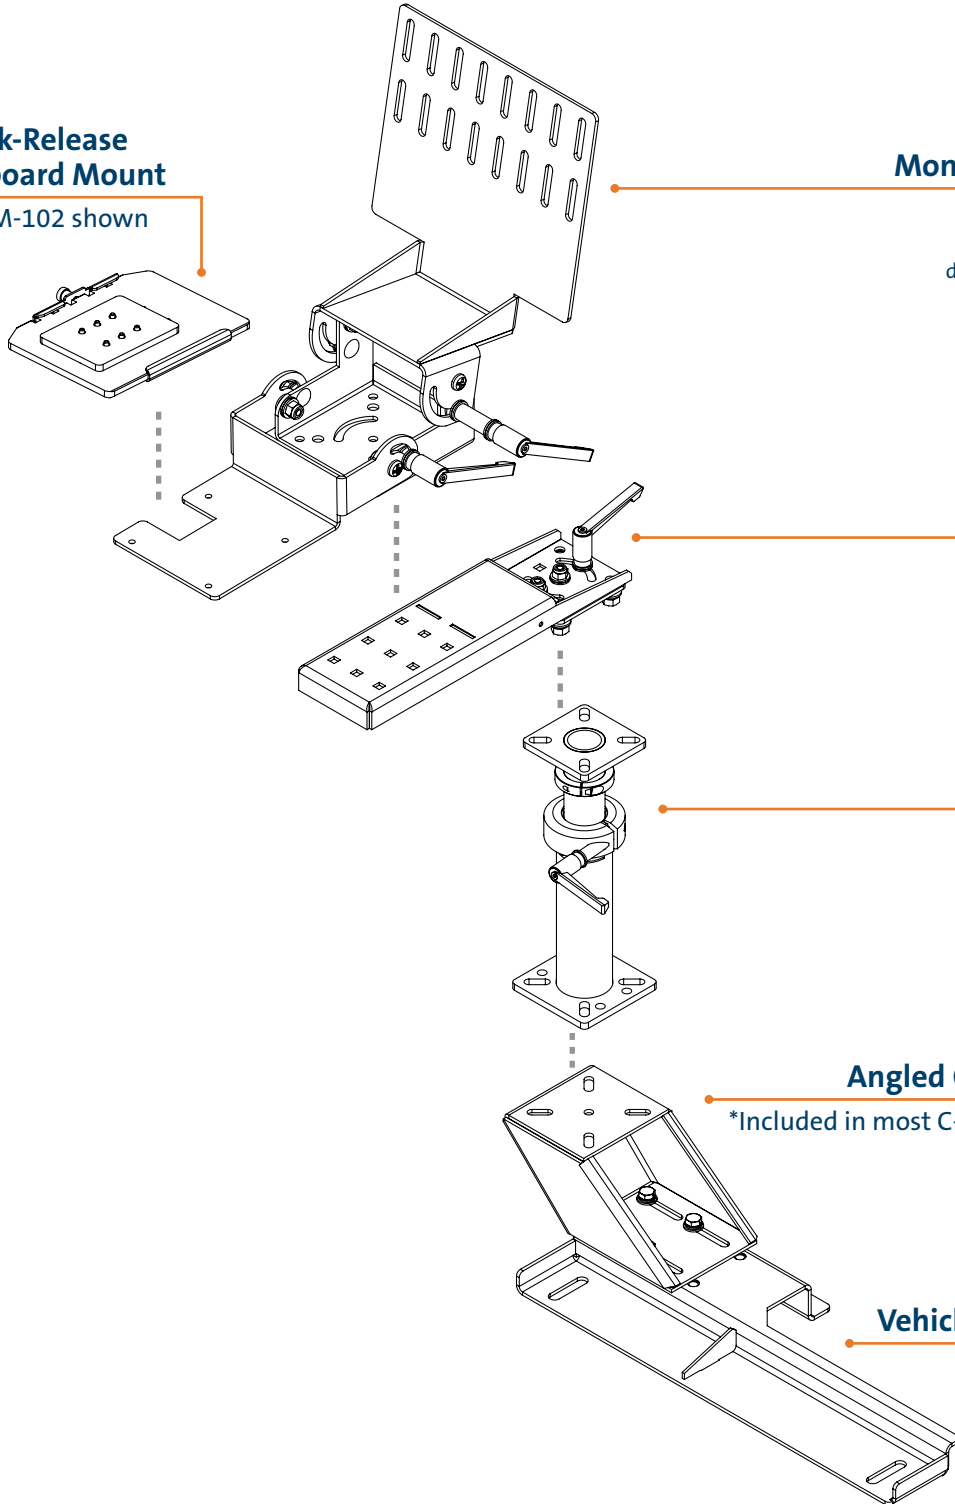

Havis® Passenger Side Mount for 2-Piece Computer

This is a sample configuration.
These parts can be substituted depending on vehicle or application.

Quick-Release Keyboard Mount

C-KBM-102 shown

Monitor and Keyboard Mount

C-MKM-101 shown
(Requires monitor adapter brackets dependent on hardware manufacturer)

Top Offset Bracket

C-HDM-304 shown

Height Adjustable Pole

C-HDM-202 shown

Angled Offset Bracket

*Included in most C-HDM-100 Series

Vehicle Specific Mounting Base

C-HDM-101 shown