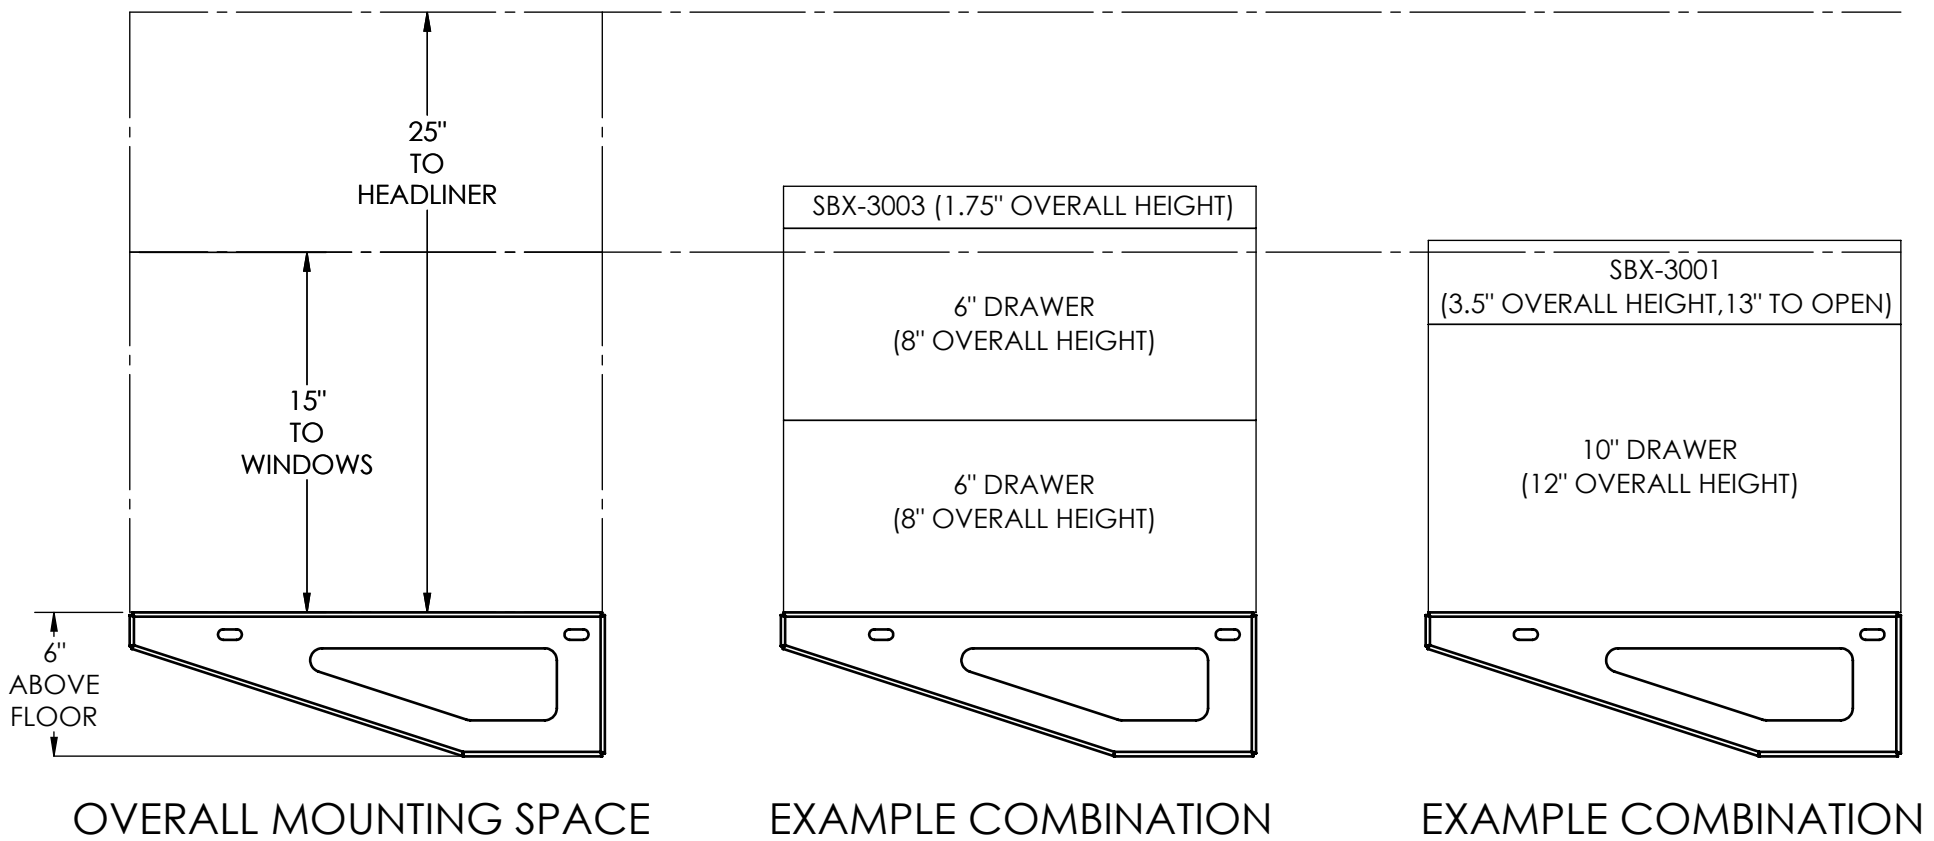

# 2020 FORD INTERCEPTOR UTILITY SBX MOUNT REFERENCE SHEET

REVISION: 2-20

## SBX-5001 (REQUIRES K9-F28-XL)

FOR TRUNK TRAY MOUNTING, SEE REFERENCE SHEET ON TRUNK TRAY PRODUCT PAGE