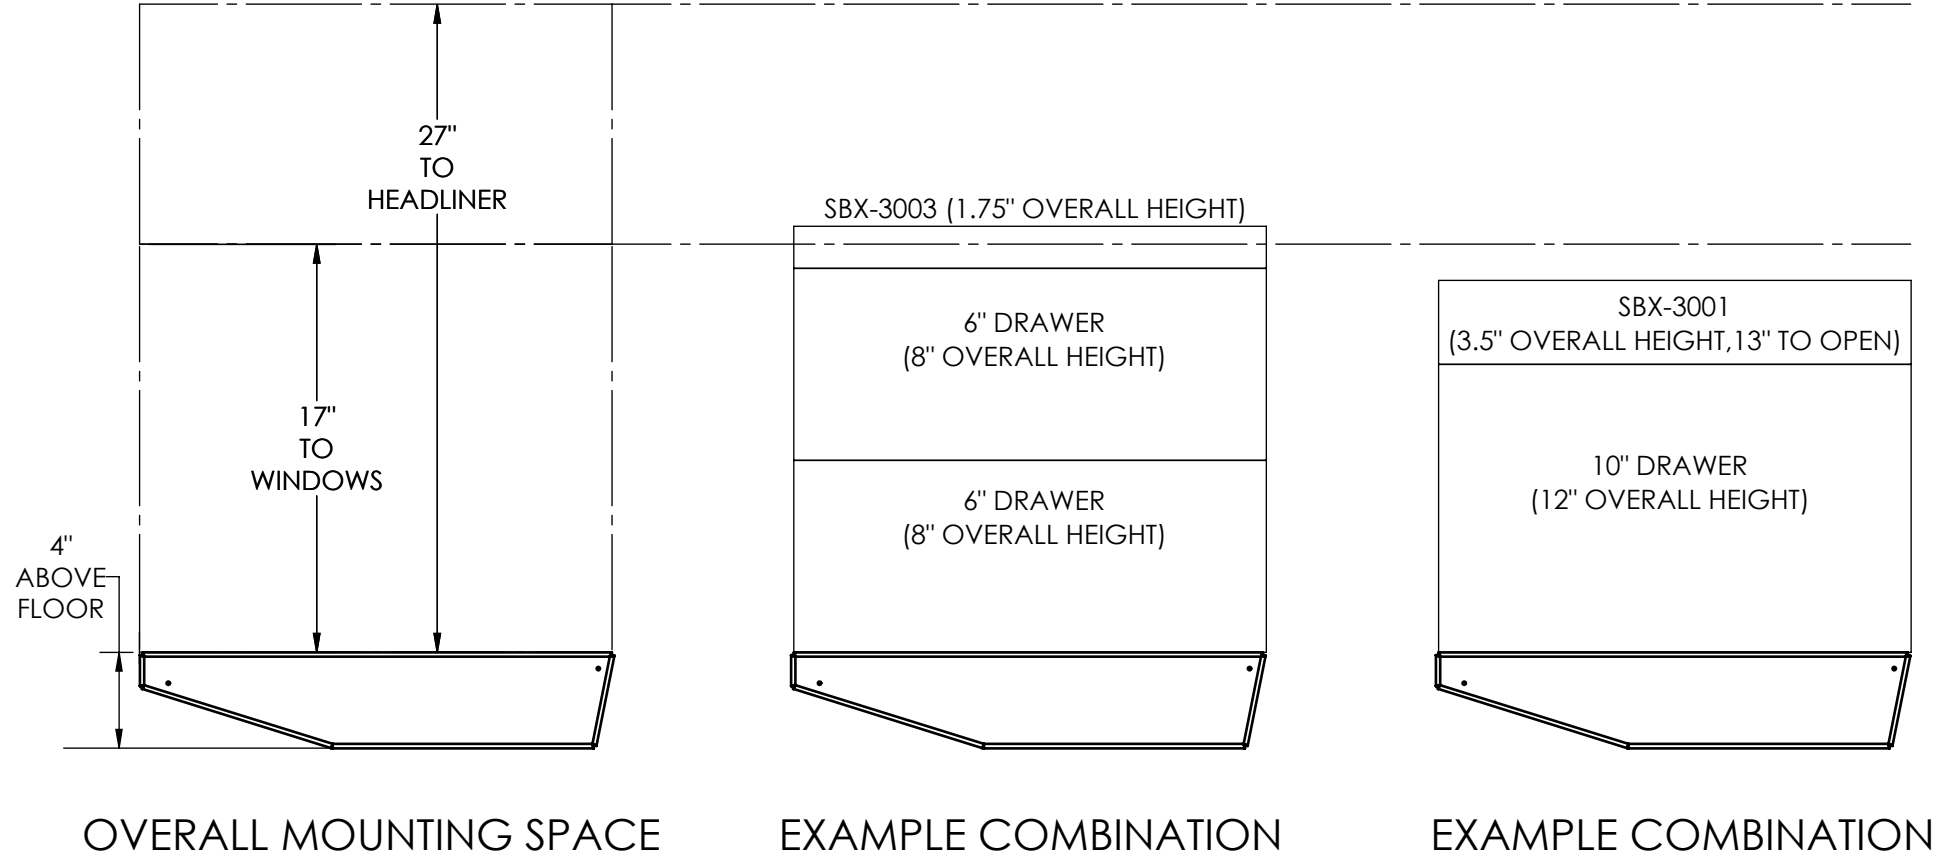

# 2020 FORD INTERCEPTOR UTILITY SBX MOUNT REFERENCE SHEET

REVISION: 2-20

## SBX-5004

FOR TRUNK TRAY MOUNTING, SEE REFERENCE SHEET ON TRUNK TRAY PRODUCT PAGE