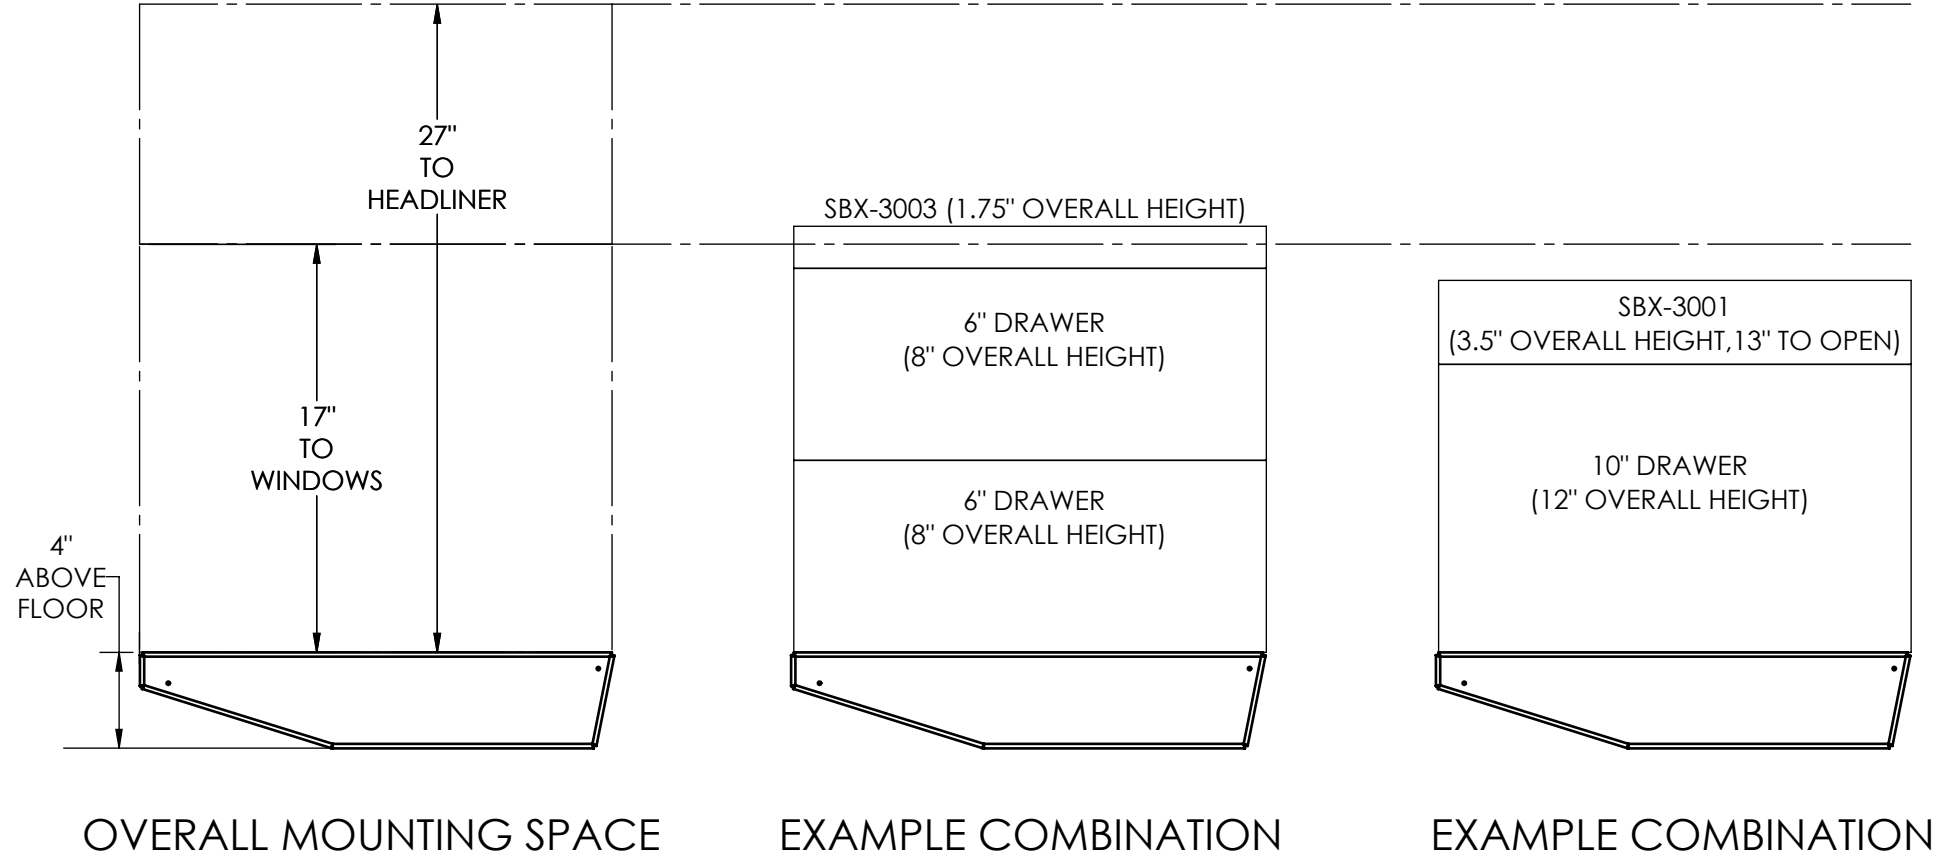

2020 FORD INTERCEPTOR UTILITY SBX MOUNT REFERENCE SHEET

REVISION: 2-20

SBX-5004

FOR TRUNK TRAY MOUNTING, SEE REFERENCE SHEET ON TRUNK TRAY PRODUCT PAGE