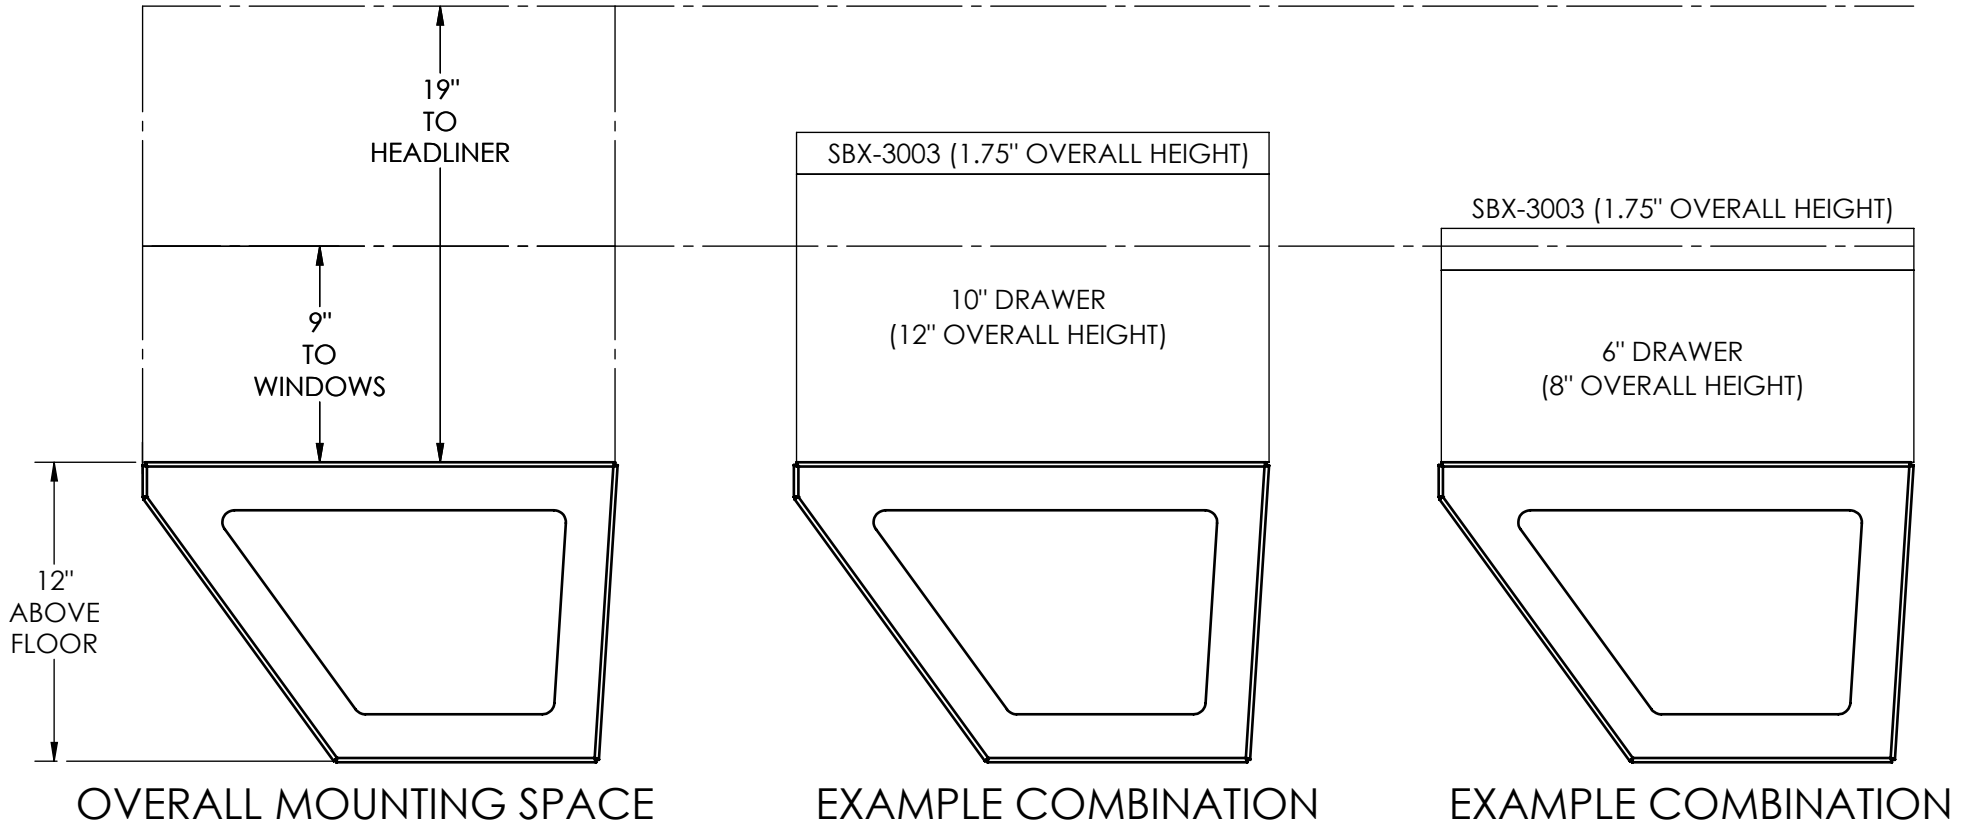

2020 FORD INTERCEPTOR UTILITY SBX MOUNT REFERENCE SHEET

REVISION: 2-20

SBX-5001 (REQUIRES K9-F28-XL)

FOR TRUNK TRAY MOUNTING, SEE REFERENCE SHEET ON TRUNK TRAY PRODUCT PAGE

2020 FORD INTERCEPTOR UTILITY SBX MOUNT REFERENCE SHEET

REVISION: 2-20

SBX-5004

FOR TRUNK TRAY MOUNTING, SEE REFERENCE SHEET ON TRUNK TRAY PRODUCT PAGE

2020 FORD INTERCEPTOR UTILITY SBX MOUNT REFERENCE SHEET

REVISION: 2-20

SBX-5006

FOR TRUNK TRAY MOUNTING, SEE REFERENCE SHEET ON TRUNK TRAY PRODUCT PAGE