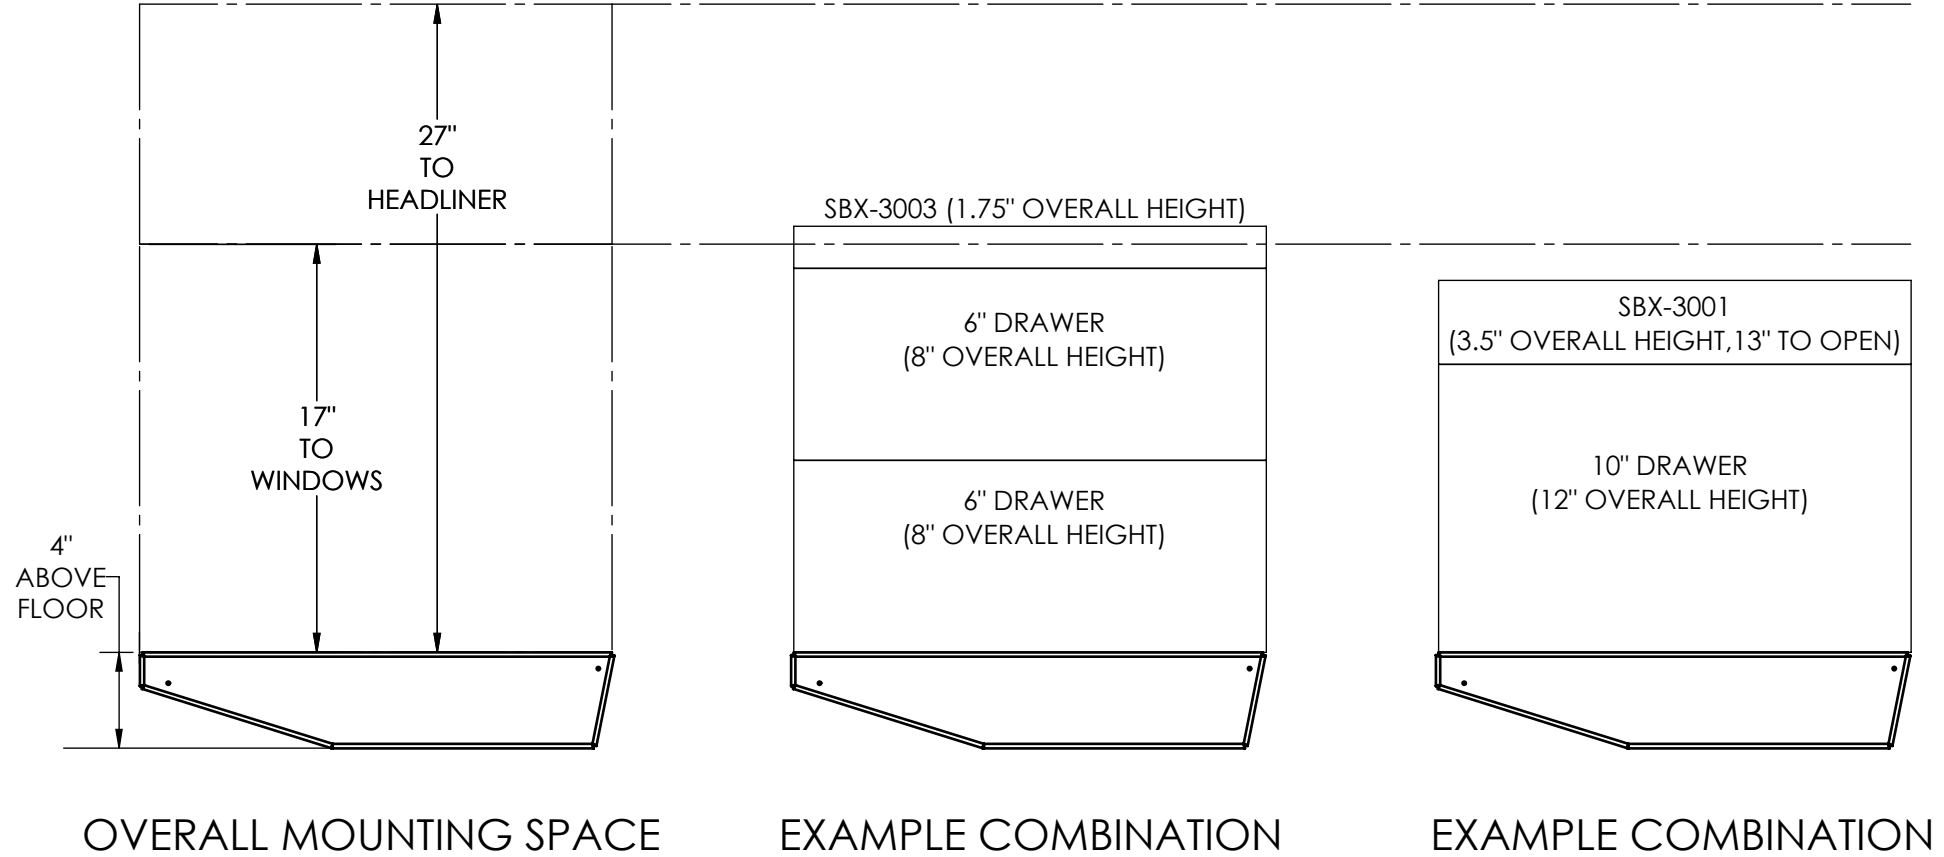

2020 FORD INTERCEPTOR UTILITY SBX MOUNT REFERENCE SHEET

REVISION: 2-20

SBX-5001 (REQUIRES K9-F28-XL)

FOR TRUNK TRAY MOUNTING, SEE REFERENCE SHEET ON TRUNK TRAY PRODUCT PAGE

2020 FORD INTERCEPTOR UTILITY SBX MOUNT REFERENCE SHEET

REVISION: 2-20

SBX-5004

FOR TRUNK TRAY MOUNTING, SEE REFERENCE SHEET ON TRUNK TRAY PRODUCT PAGE

2020 FORD INTERCEPTOR UTILITY SBX MOUNT REFERENCE SHEET

REVISION: 2-20

SBX-5006

FOR TRUNK TRAY MOUNTING, SEE REFERENCE SHEET ON TRUNK TRAY PRODUCT PAGE