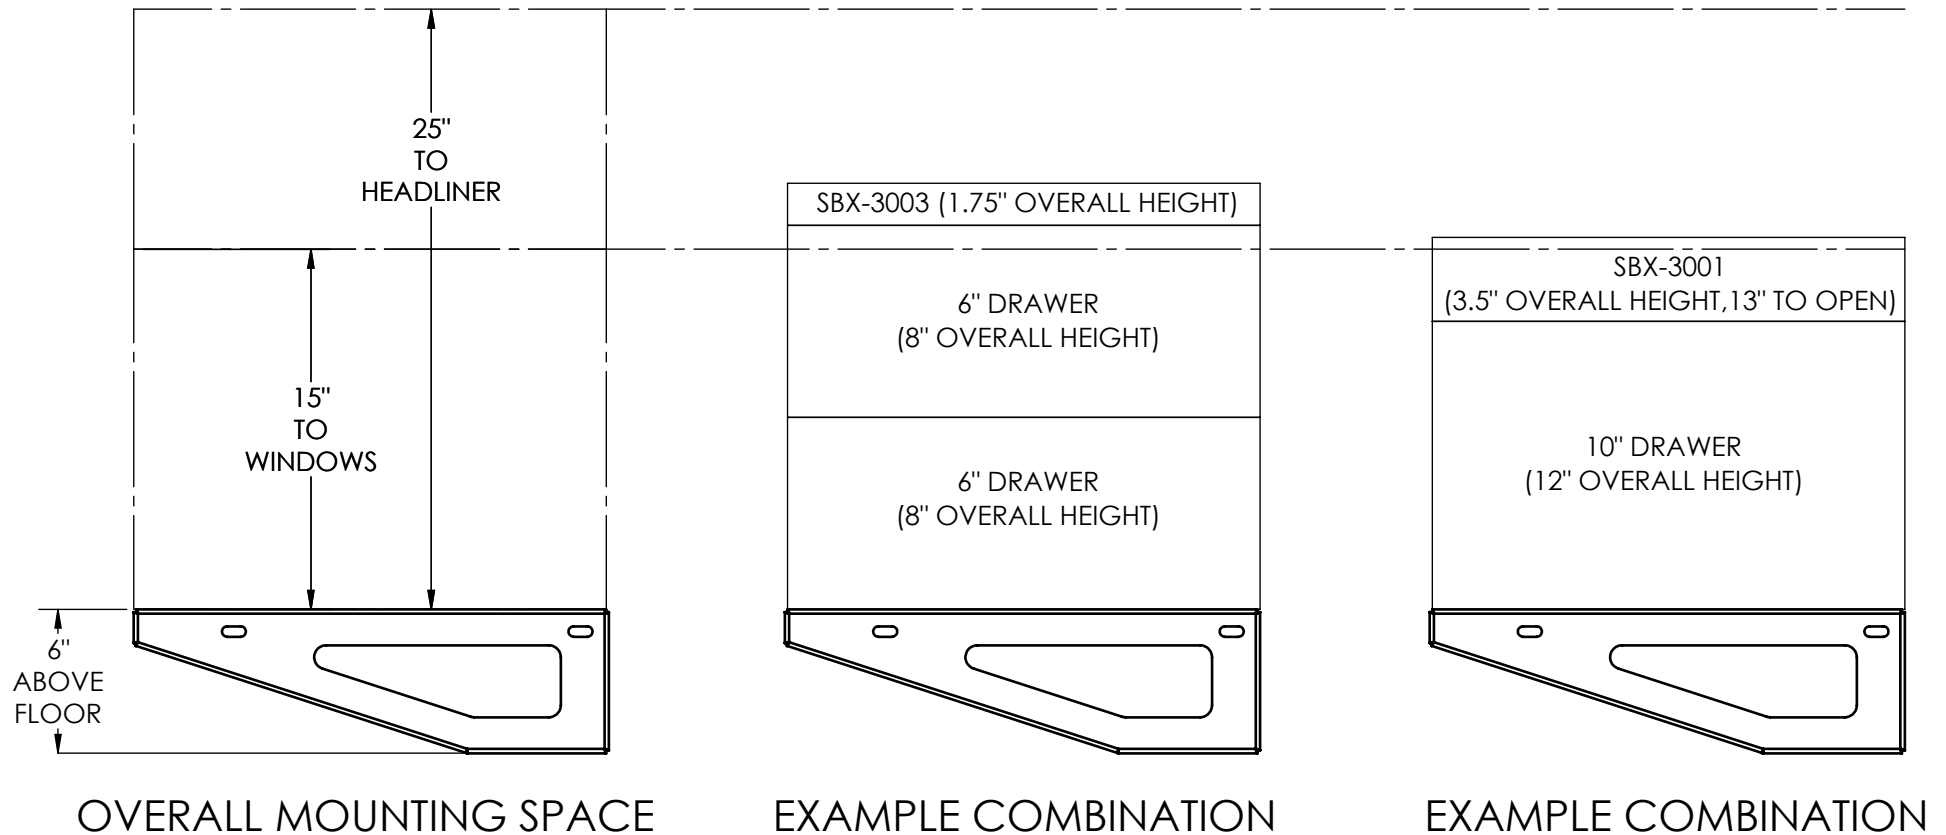

2020 FORD INTERCEPTOR UTILITY SBX MOUNT REFERENCE SHEET

REVISION: 2-20

SBX-5001 (REQUIRES K9-F28-XL)

FOR TRUNK TRAY MOUNTING, SEE REFERENCE SHEET ON TRUNK TRAY PRODUCT PAGE

2020 FORD INTERCEPTOR UTILITY SBX MOUNT REFERENCE SHEET

REVISION: 2-20

SBX-5004

FOR TRUNK TRAY MOUNTING, SEE REFERENCE SHEET ON TRUNK TRAY PRODUCT PAGE

2020 FORD INTERCEPTOR UTILITY SBX MOUNT REFERENCE SHEET

REVISION: 2-20

SBX-5006

FOR TRUNK TRAY MOUNTING, SEE REFERENCE SHEET ON TRUNK TRAY PRODUCT PAGE