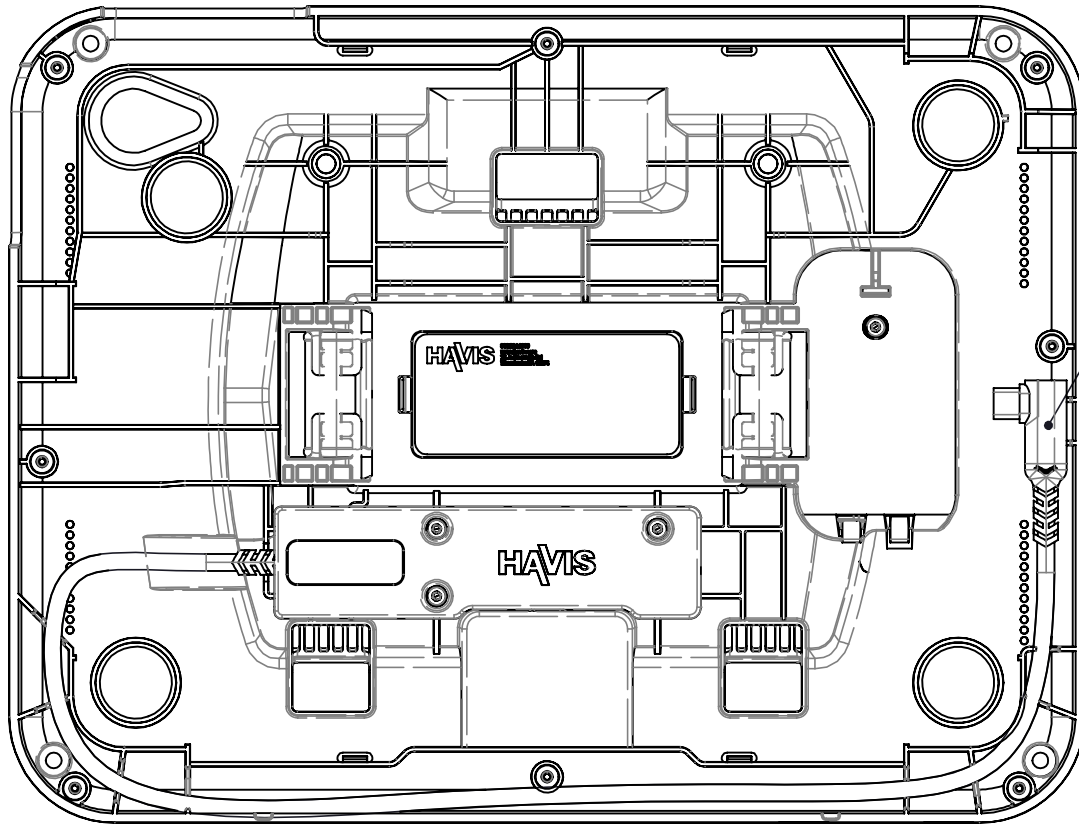

**IMAGE 1**

REAR PROTECTIVE CASE

CONNECTOR

**IMAGE 3**

USB TYPE C CABLE (NOT INCLUDED)  
CAN BE USED FOR CHARGING IN  
THIS PORT WHEN TABLET IS NOT  
DOCKED WITH THE DS-TAB-105.

**IMAGE 2**

**HARDWARE KIT CONTENTS**

**IMAGE 4**

**IMAGE 5**

LOCATION OF SNAP FITS  
RELEASE SLOTS

C

DETAIL C  
SCALE 4 : 1

**IMAGE 6**

**IMAGE 7**