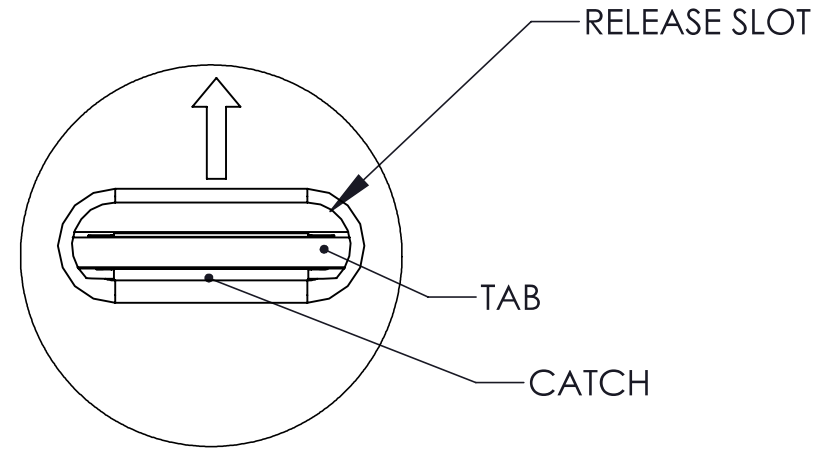

**IMAGE 1**

REAR PROTECTIVE CASE

CONNECTOR

**IMAGE 3**

USB TYPE C CABLE (NOT INCLUDED)  
CAN BE USED FOR CHARGING IN  
THIS PORT WHEN TABLET IS NOT  
DOCKED WITH THE DS-TAB-105.

**IMAGE 2**

**HARDWARE KIT CONTENTS**

**IMAGE 4**

**IMAGE 5**

LOCATION OF SNAP FITS  
RELEASE SLOTS

C

DETAIL C  
SCALE 4 : 1

**IMAGE 6**

**IMAGE 7**