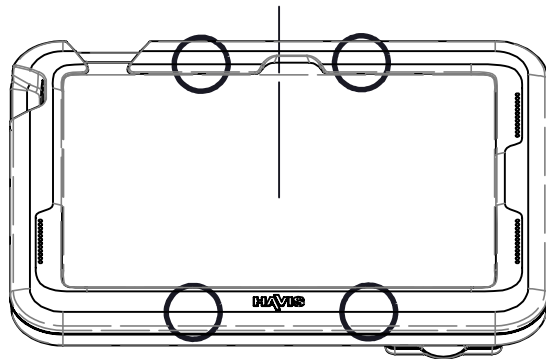

**IMAGE 1**

REAR PROTECTIVE CASE

CONNECTOR

**IMAGE 3**

USB TYPE C CABLE (NOT INCLUDED)  
CAN BE USED FOR CHARGING IN  
THIS PORT WHEN TABLET IS NOT  
DOCKED WITH THE DS-TAB-105.

**IMAGE 2**

**HARDWARE KIT CONTENTS**

**IMAGE 4**

**IMAGE 5**

LOCATION OF SNAP FITS  
RELEASE SLOTS

C

DETAIL C  
SCALE 4 : 1

**IMAGE 6**

**IMAGE 7**