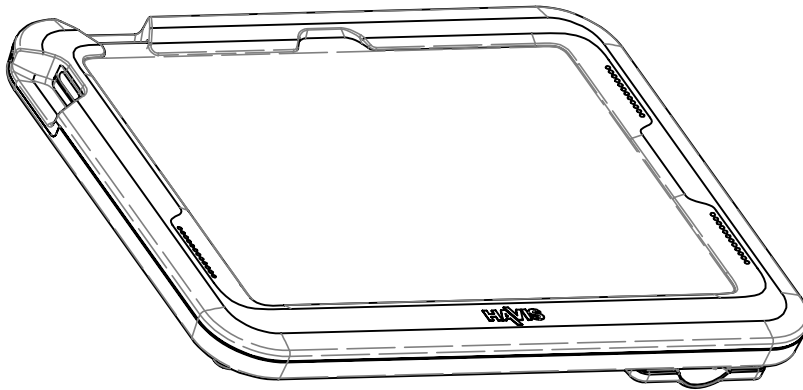

**IMAGE 1**

REAR PROTECTIVE CASE

CONNECTOR

**IMAGE 3**

USB TYPE C CABLE (NOT INCLUDED)  
CAN BE USED FOR CHARGING IN  
THIS PORT WHEN TABLET IS NOT  
DOCKED WITH THE DS-TAB-105.

**IMAGE 2**

**HARDWARE KIT CONTENTS**

**IMAGE 4**

**IMAGE 5**

LOCATION OF SNAP FITS  
RELEASE SLOTS

C

DETAIL C  
SCALE 4 : 1

**IMAGE 6**

**IMAGE 7**