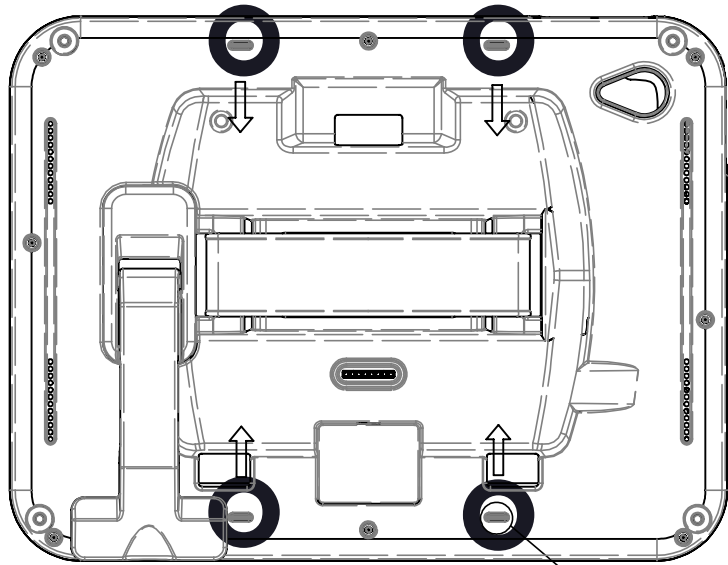

**IMAGE 1**

REAR PROTECTIVE CASE

CONNECTOR

**IMAGE 3**

USB TYPE C CABLE (NOT INCLUDED)  
CAN BE USED FOR CHARGING IN  
THIS PORT WHEN TABLET IS NOT  
DOCKED WITH THE DS-TAB-105.

**IMAGE 2**

**HARDWARE KIT CONTENTS**

**IMAGE 4**

**IMAGE 5**

LOCATION OF SNAP FITS  
RELEASE SLOTS

C

DETAIL C  
SCALE 4 : 1

**IMAGE 6**

**IMAGE 7**