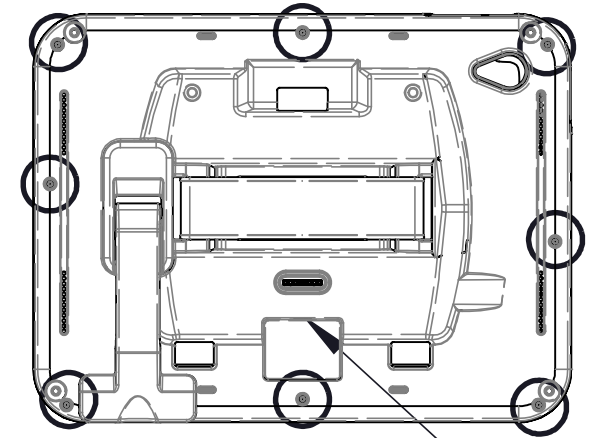

**IMAGE 1**

REAR PROTECTIVE CASE

CONNECTOR

**IMAGE 3**

USB TYPE C CABLE (NOT INCLUDED)  
CAN BE USED FOR CHARGING IN  
THIS PORT WHEN TABLET IS NOT  
DOCKED WITH THE DS-TAB-105.

**IMAGE 2**

**HARDWARE KIT CONTENTS**

**IMAGE 4**

**IMAGE 5**

LOCATION OF SNAP FITS  
RELEASE SLOTS

C

DETAIL C  
SCALE 4 : 1

**IMAGE 6**

**IMAGE 7**