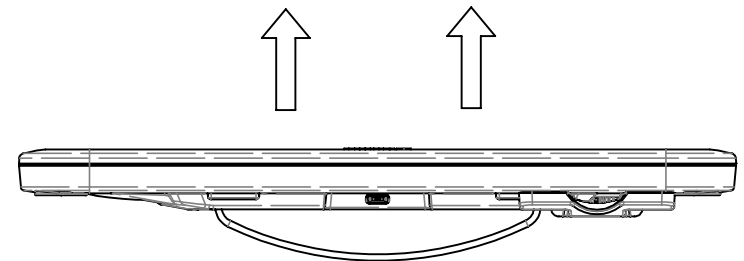

**IMAGE 1**

REAR PROTECTIVE CASE

CONNECTOR

**IMAGE 3**

USB TYPE C CABLE (NOT INCLUDED)  
CAN BE USED FOR CHARGING IN  
THIS PORT WHEN TABLET IS NOT  
DOCKED WITH THE DS-TAB-105.

**IMAGE 2**

**HARDWARE KIT CONTENTS**

**IMAGE 4**

**IMAGE 5**

LOCATION OF SNAP FITS  
RELEASE SLOTS

C

DETAIL C  
SCALE 4 : 1

**IMAGE 6**

**IMAGE 7**