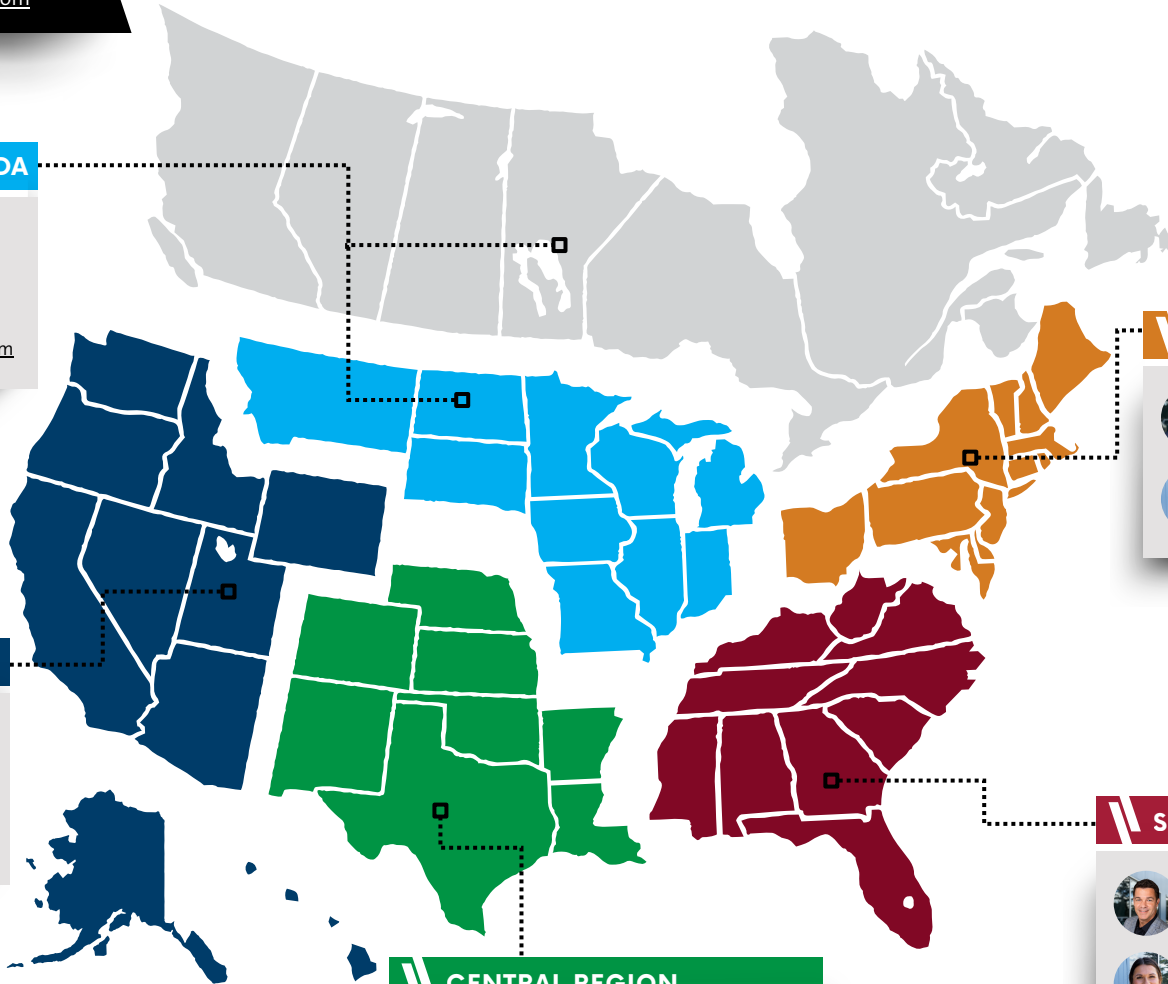

### MIDWEST REGION / CANADA

**Ethan Bish**  
Account Executive  
770.871.0855 | [ebish@havis.com](mailto:ebish@havis.com)

**Kennedy Edwards**  
Inside Sales Representative  
507.702.4027 | [kedwards@havis.com](mailto:kedwards@havis.com)