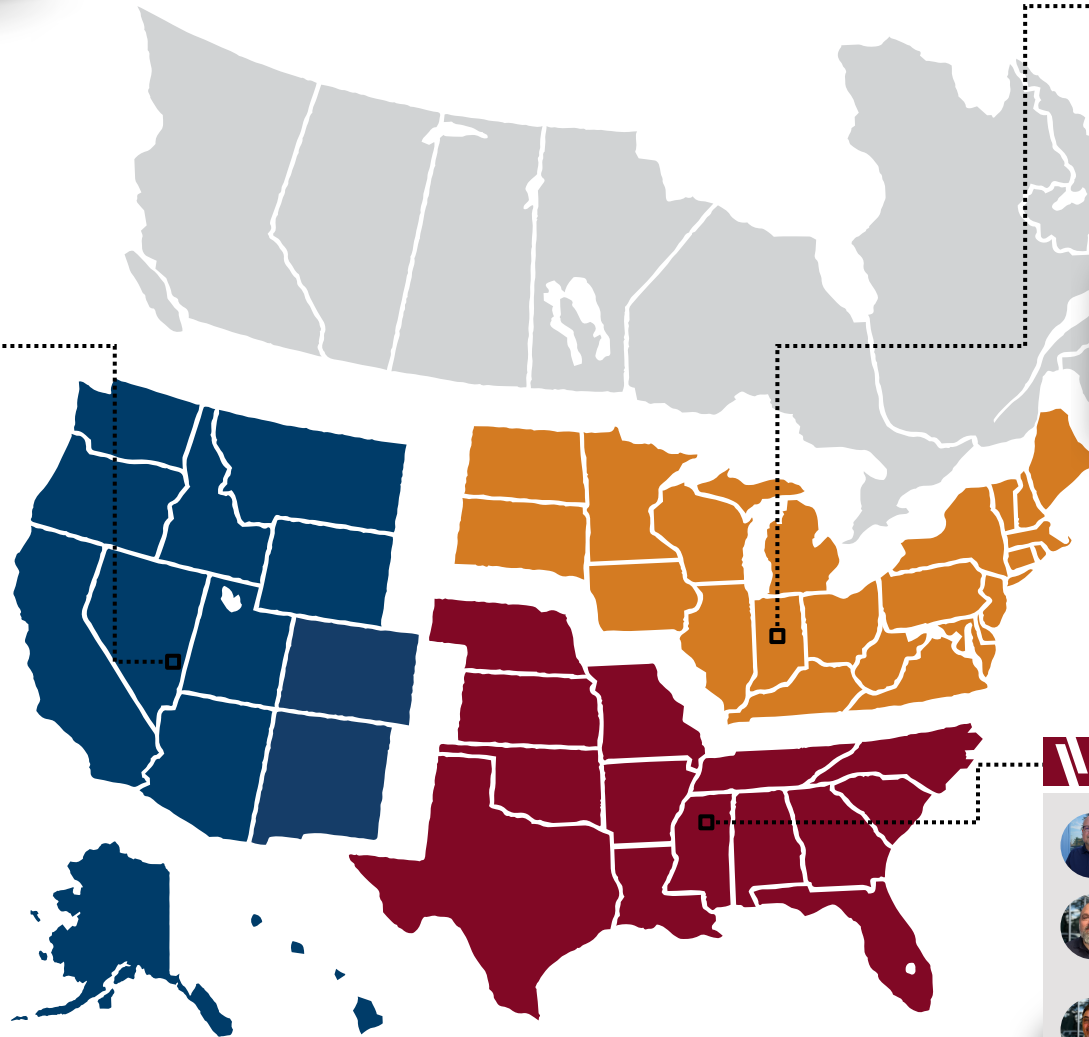

NORTHEAST REGION

Stacey Coon

Regional Sales Manager - Enterprise
267.962.2880 | scoon@havis.com

James Finley

Account Executive - Enterprise
OEM Fleet (Power)
614.771.3512 | jfinley@havis.com

Mike Thomas

Account Executive - Enterprise
OEM Transit (Power)
856.287.8588 | mthomas@havis.com